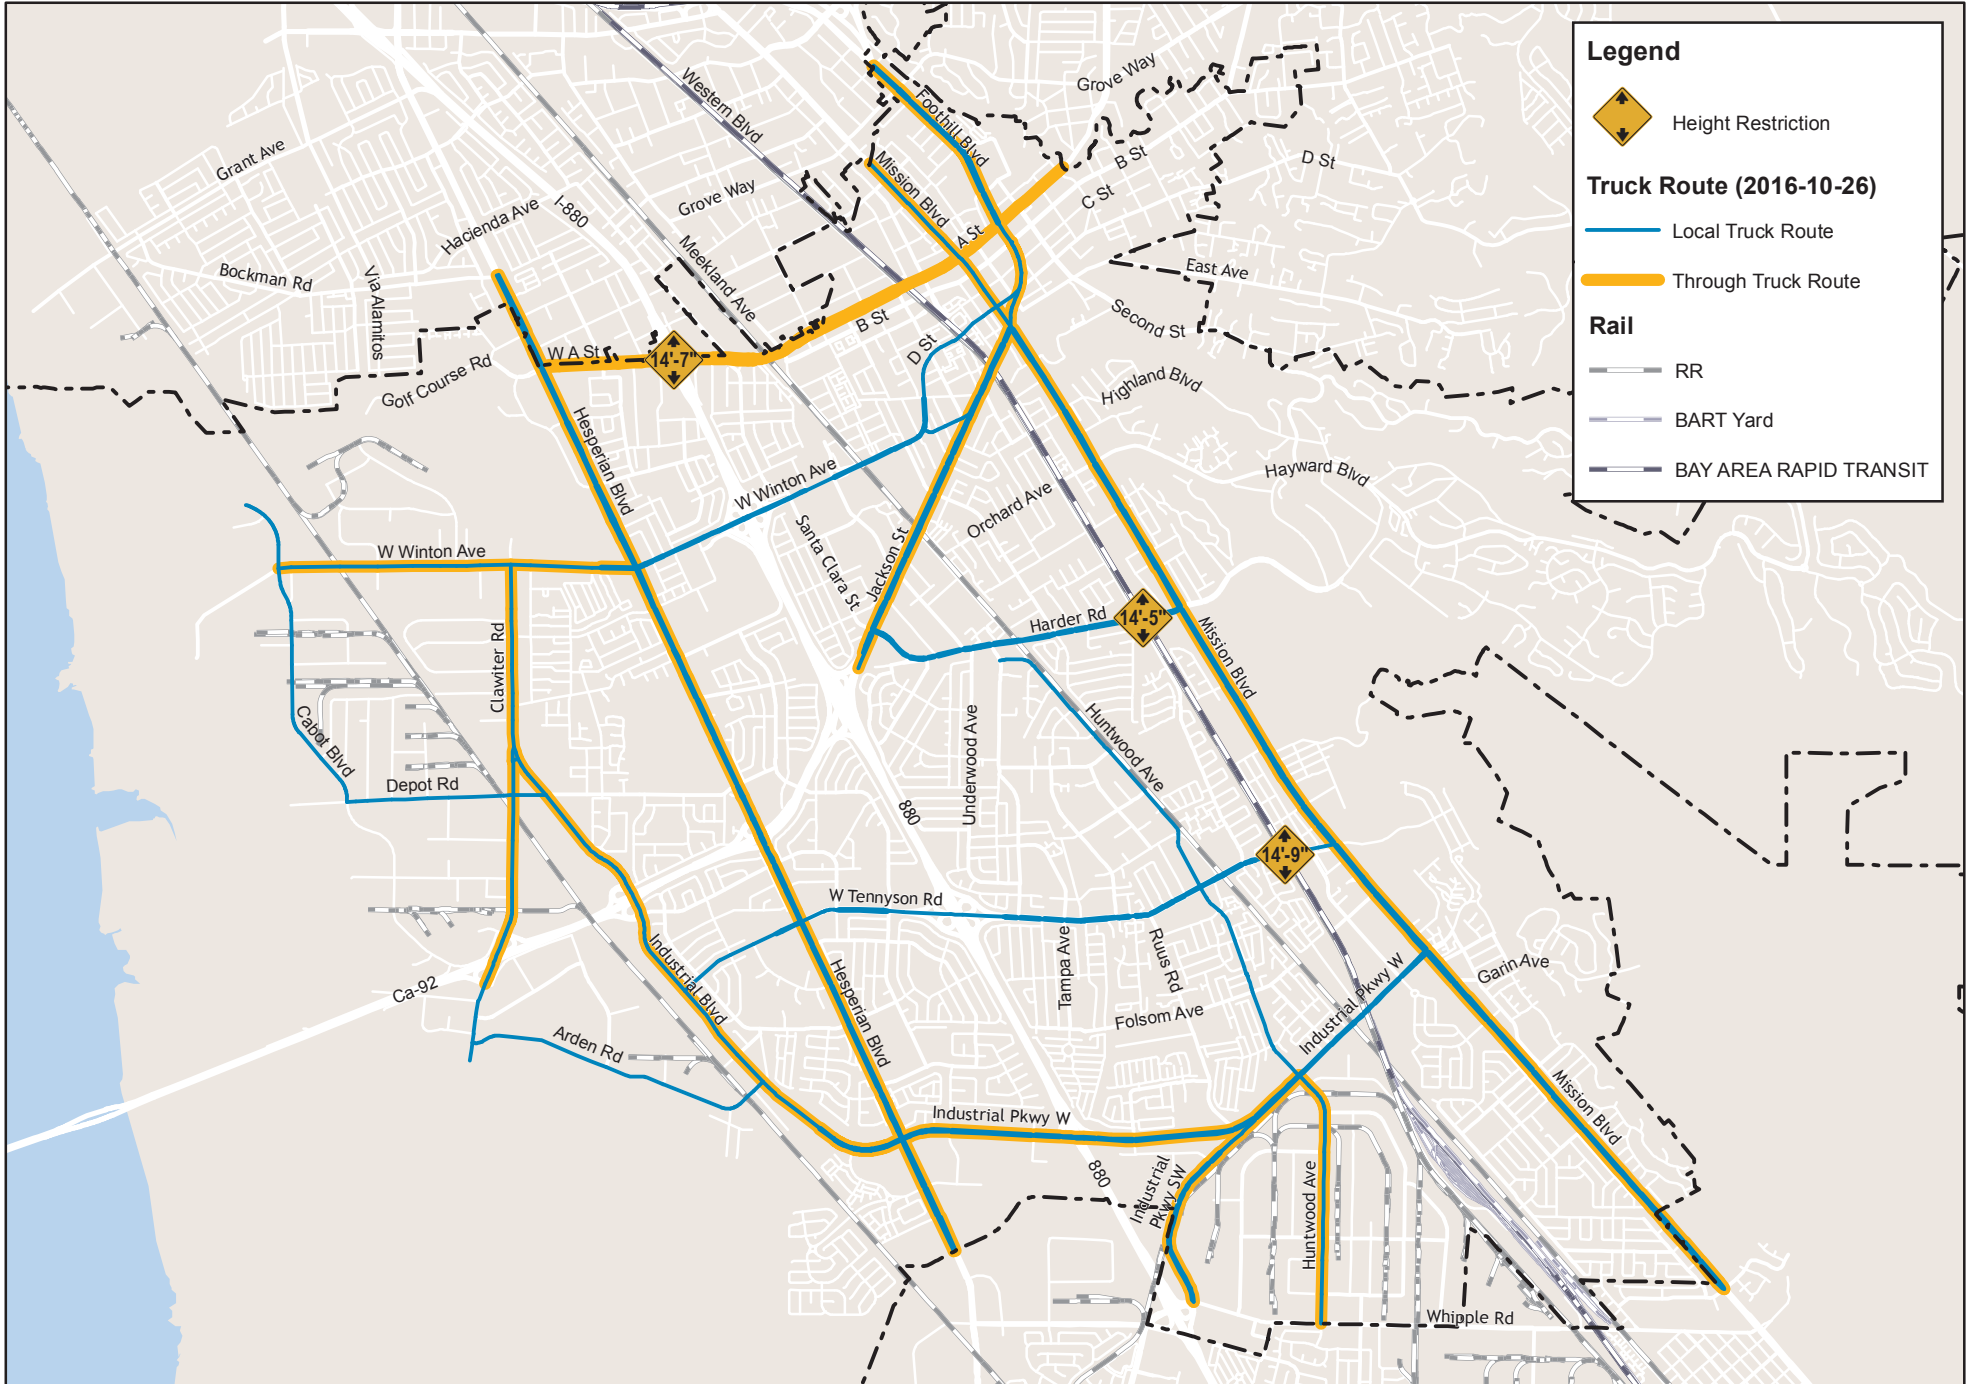

# Truck Routes and Transportation Permits

0 0.25 0.5 Miles

**Legend**

- Height Restriction
- Truck Route (2016-10-26)**
  - Local Truck Route
  - Through Truck Route
- Rail**
  - RR
  - BART Yard
  - BAY AREA RAPID TRANSIT