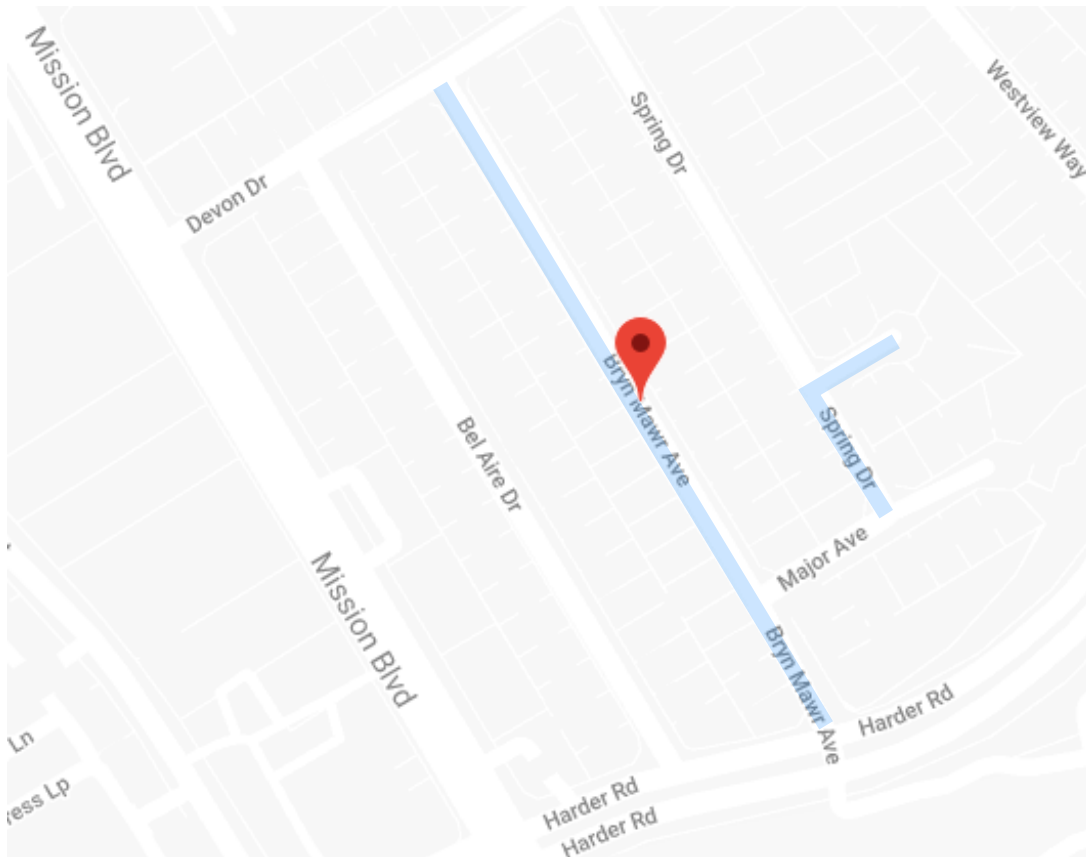

PROSPECT CT

SMALLEY AVE

MEMORIAL WAY

SUTRO ST, MEEK AVE

HIGHLAND BLVD

BRYN MAWR AVE, SPRING DR, SPRING CT

WATERLINE IMPROVEMENT PROJECT, PROJECT NO. 07093

WATERLINE IMPROVEMENT PROJECT, PROJECT NO. 07093

LOCATION MAP PAGE 3 OF 6

WATERLINE IMPROVEMENT PROJECT, PROJECT NO. 07093

WATERLINE IMPROVEMENT PROJECT, PROJECT NO. 07093

LOCATION MAP PAGE 5 OF 6

CARROLL AVE

WATERLINE IMPROVEMENT PROJECT, PROJECT NO. 07093

LOCATION MAP PAGE 6 OF 6