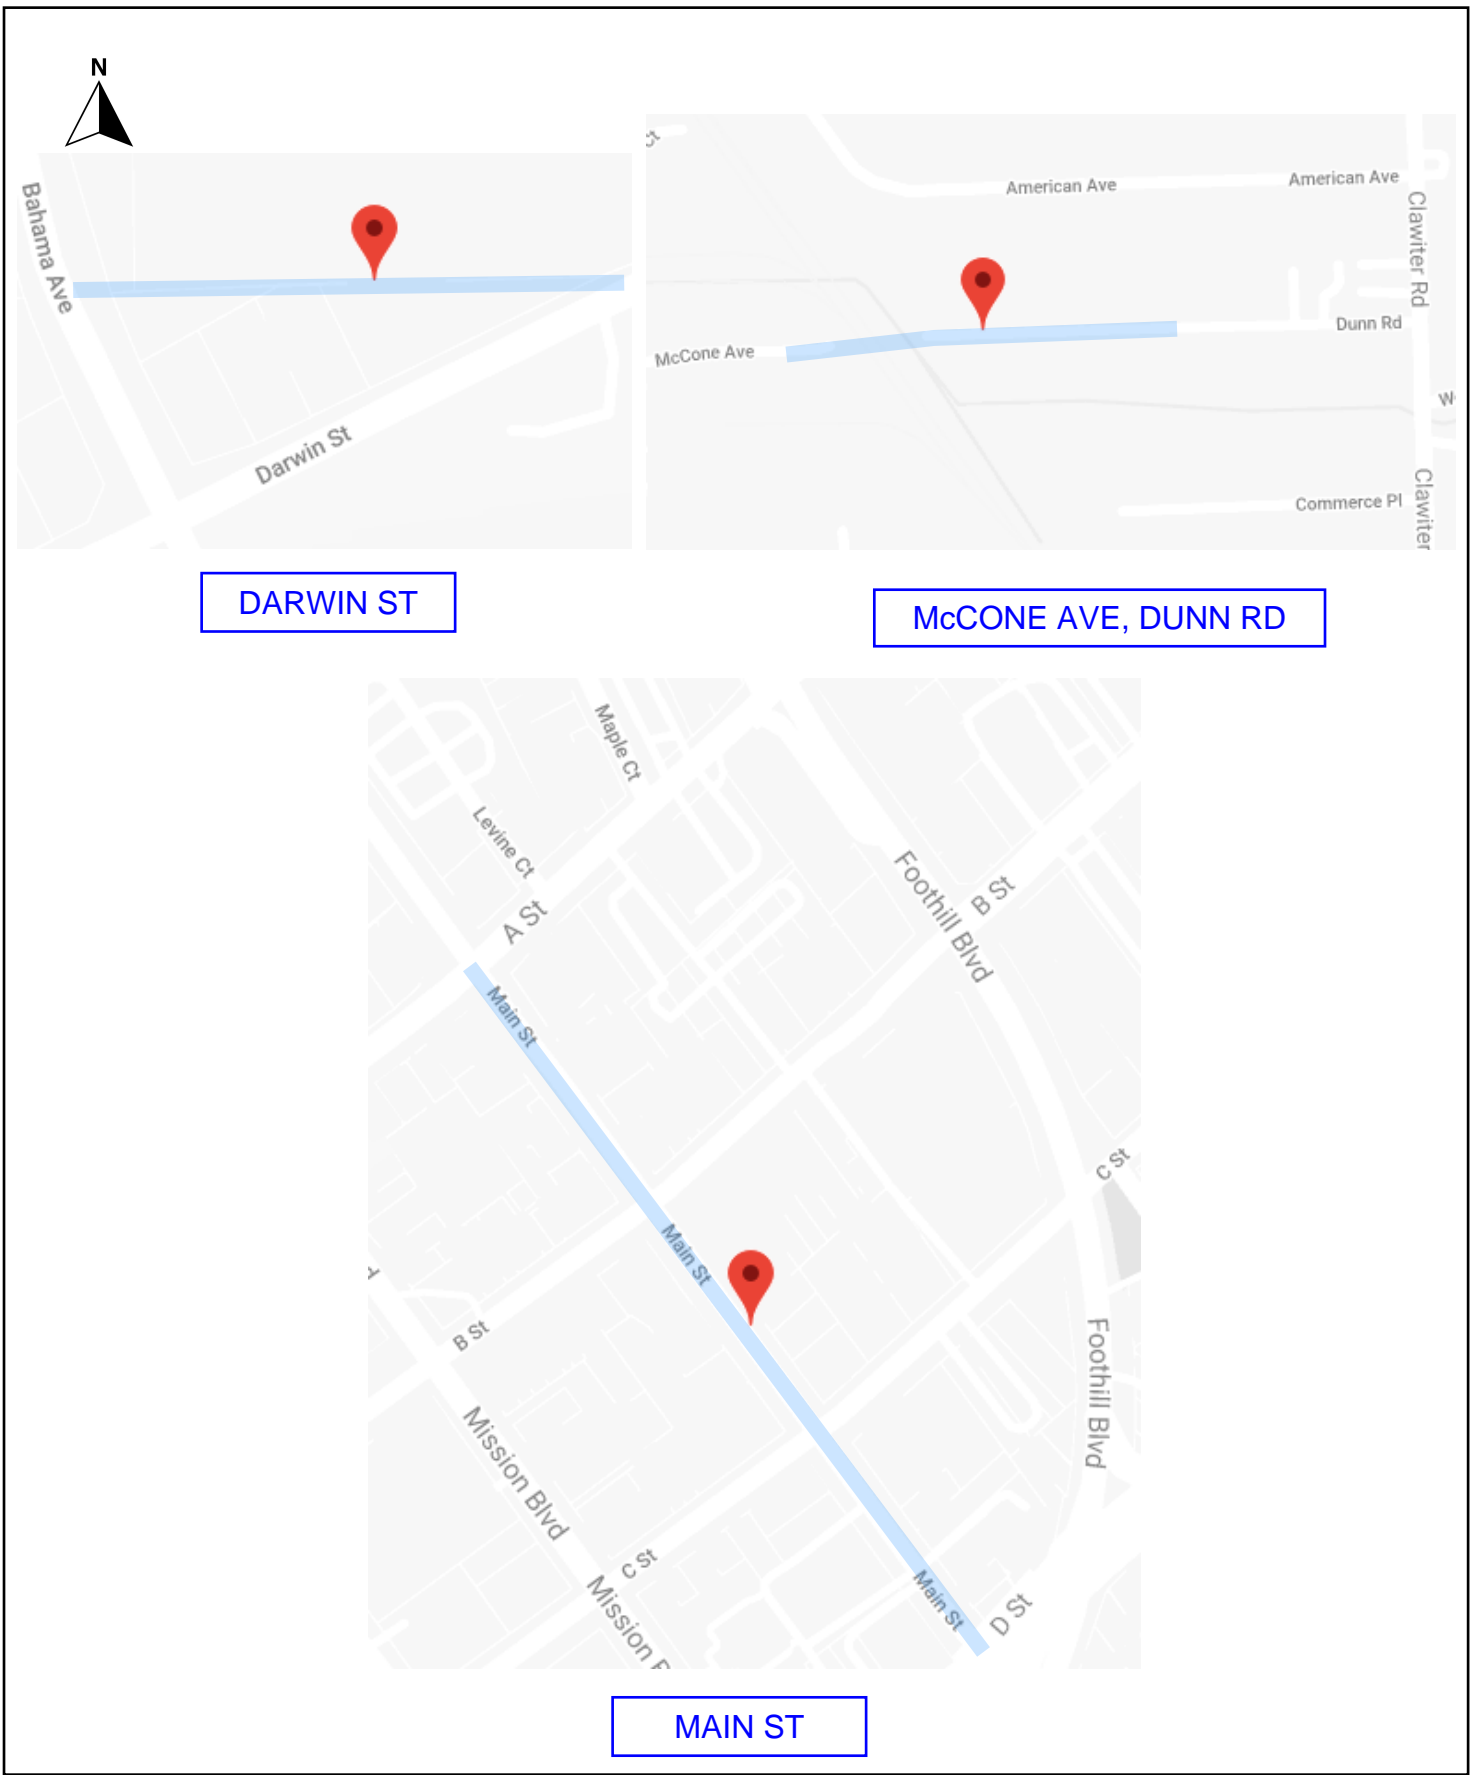

PROSPECT CT

SMALLEY AVE

MEMORIAL WAY

SUTRO ST, MEEK AVE

HIGHLAND BLVD

BRYN MAWR AVE, SPRING DR, SPRING CT

WATERLINE IMPROVEMENT PROJECT, PROJECT NO. 07093

WATERLINE IMPROVEMENT PROJECT, PROJECT NO. 07093

LOCATION MAP PAGE 3 OF 6

WATERLINE IMPROVEMENT PROJECT, PROJECT NO. 07093

WATERLINE IMPROVEMENT PROJECT, PROJECT NO. 07093

LOCATION MAP PAGE 5 OF 6

CARROLL AVE

WATERLINE IMPROVEMENT PROJECT, PROJECT NO. 07093

LOCATION MAP PAGE 6 OF 6