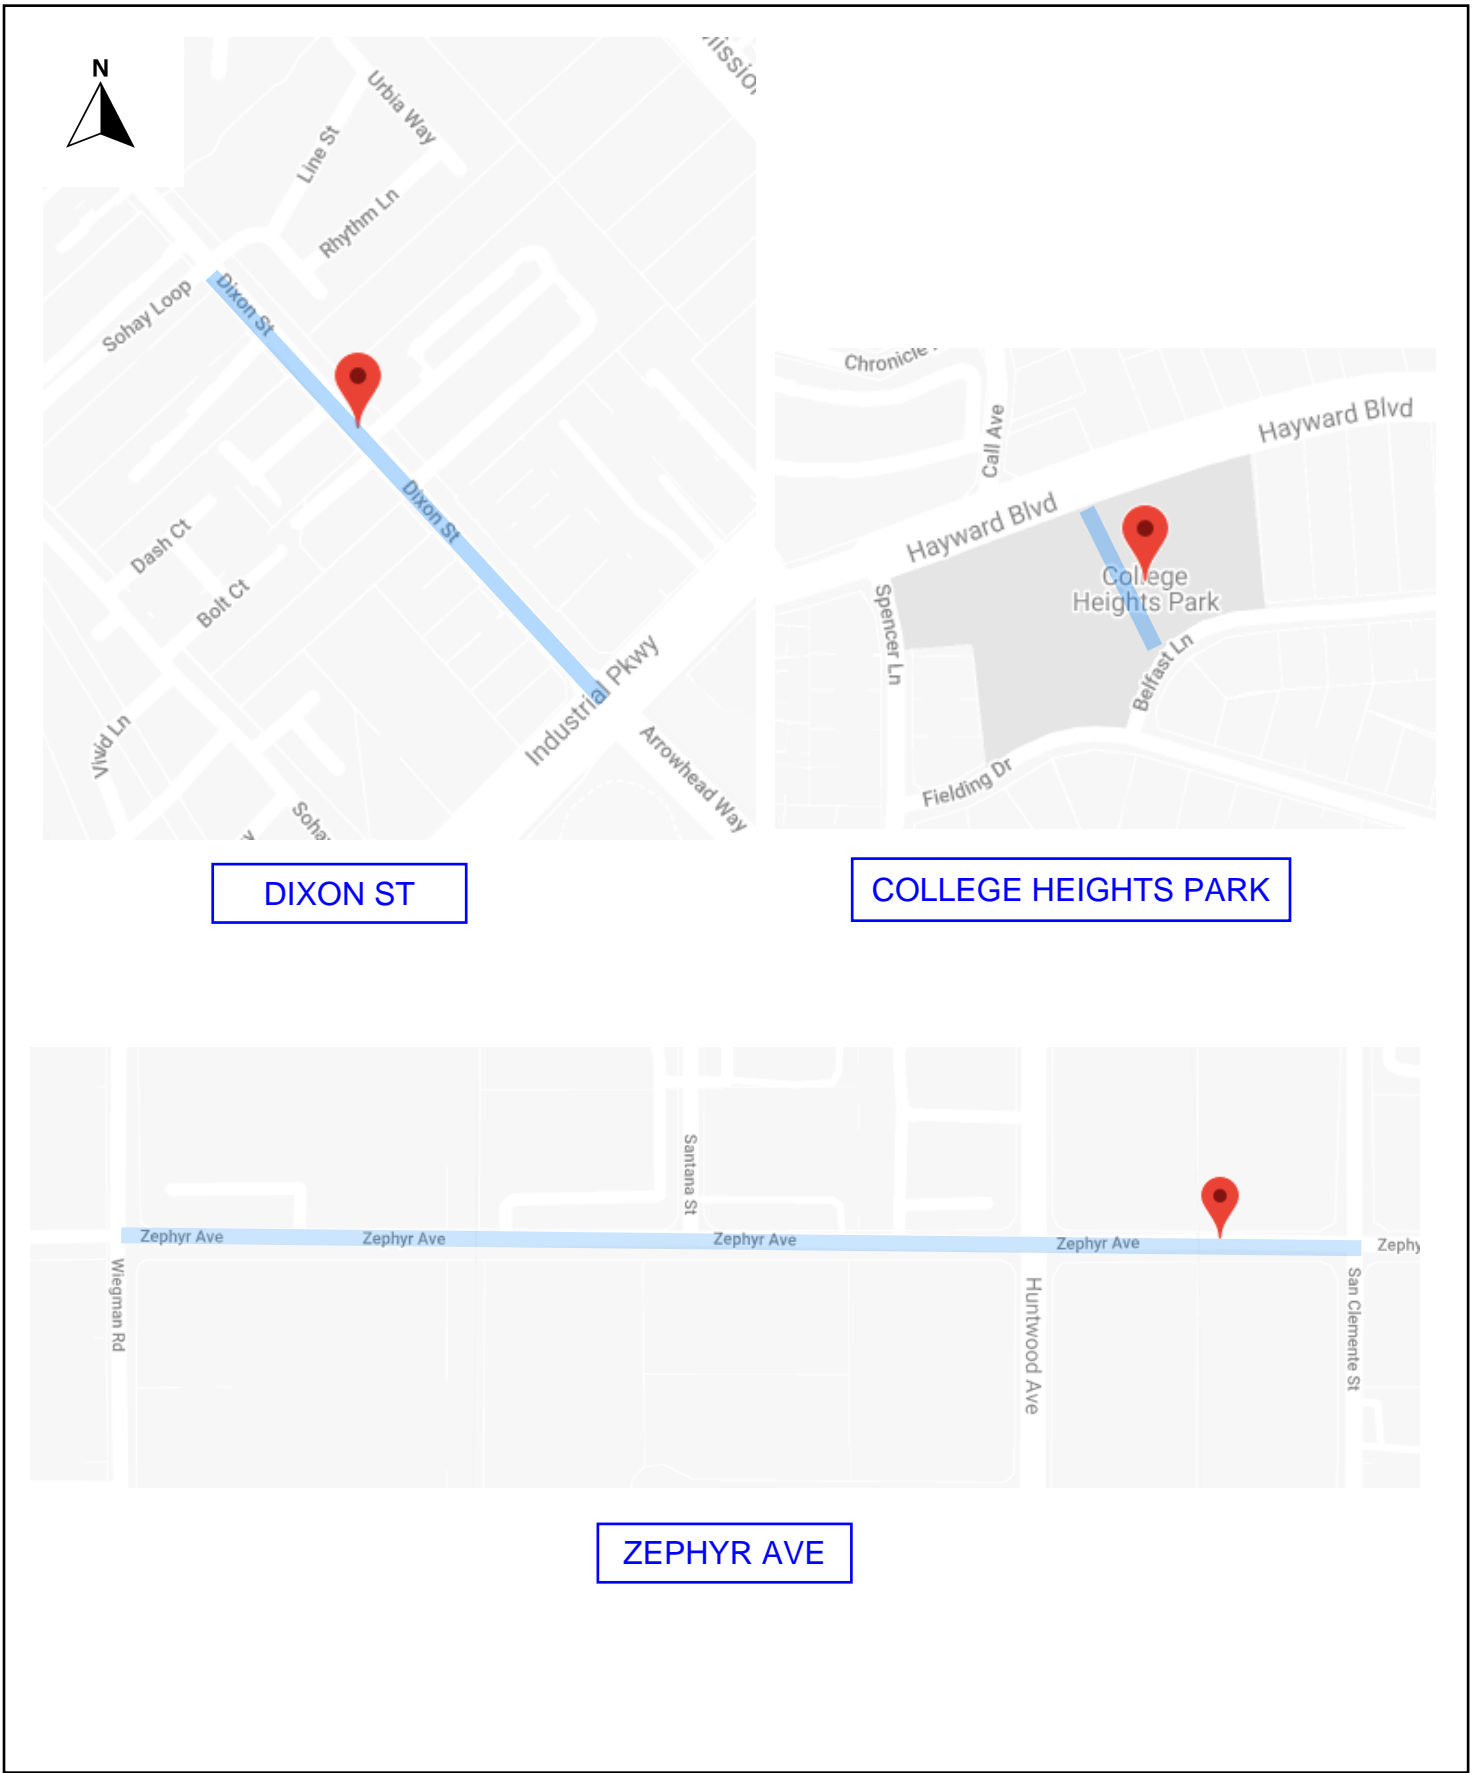

PROSPECT CT

SMALLEY AVE

MEMORIAL WAY

SUTRO ST, MEEK AVE

HIGHLAND BLVD

BRYN MAWR AVE, SPRING DR, SPRING CT

WATERLINE IMPROVEMENT PROJECT, PROJECT NO. 07093

WATERLINE IMPROVEMENT PROJECT, PROJECT NO. 07093

LOCATION MAP PAGE 3 OF 6

WATERLINE IMPROVEMENT PROJECT, PROJECT NO. 07093

WATERLINE IMPROVEMENT PROJECT, PROJECT NO. 07093

LOCATION MAP PAGE 5 OF 6

CARROLL AVE

WATERLINE IMPROVEMENT PROJECT, PROJECT NO. 07093

LOCATION MAP PAGE 6 OF 6