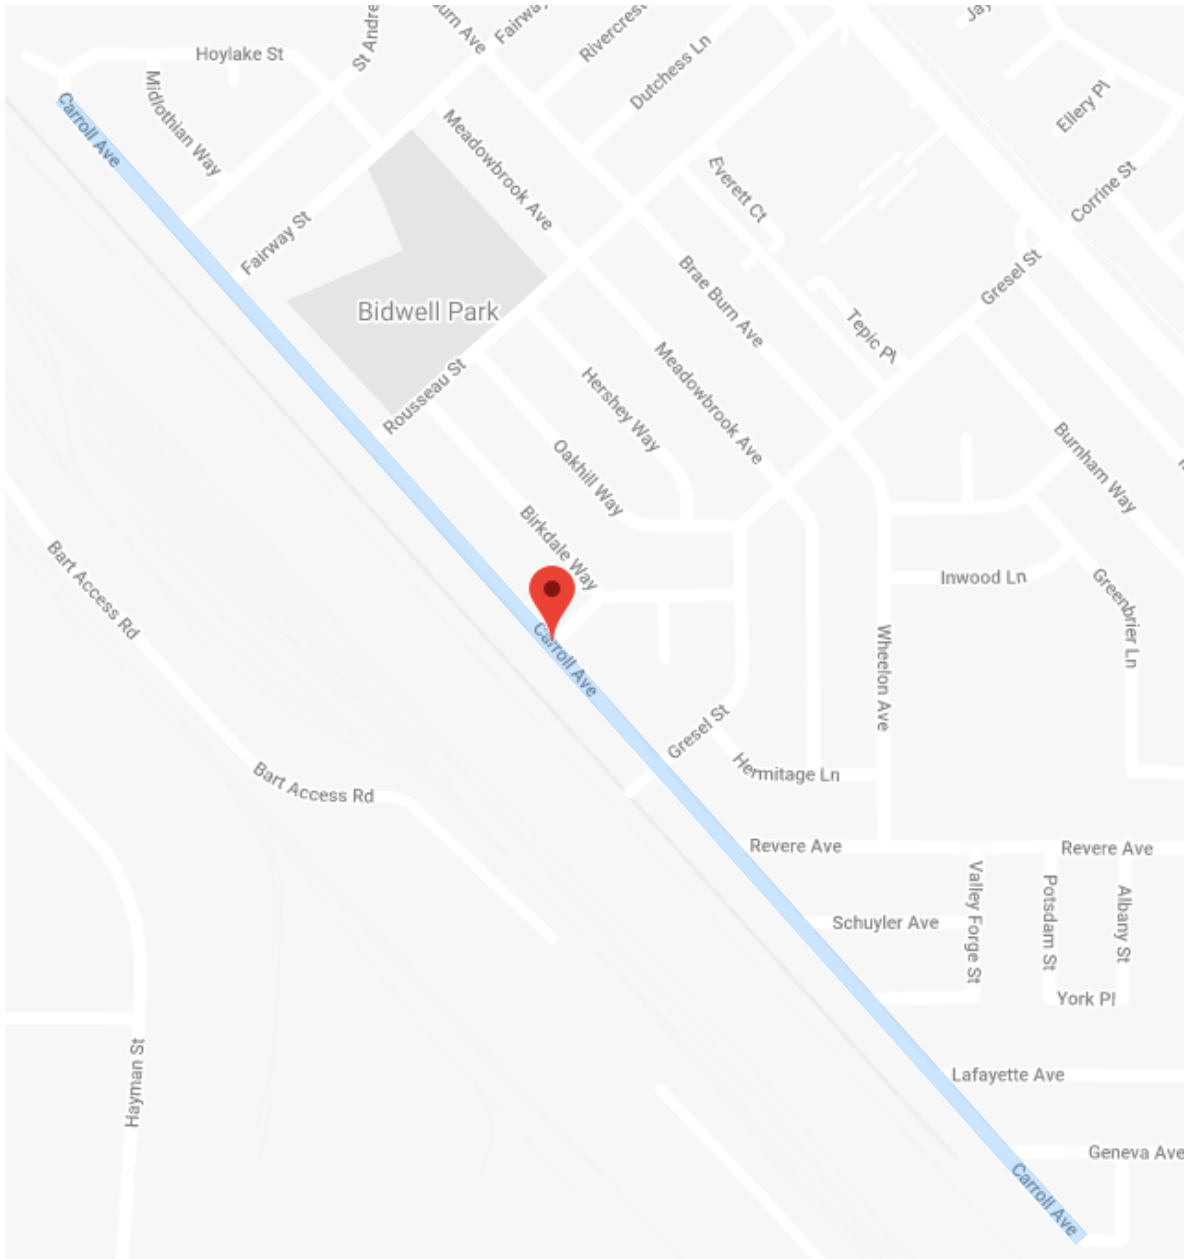

PROSPECT CT

SMALLEY AVE

MEMORIAL WAY

SUTRO ST, MEEK AVE

HIGHLAND BLVD

BRYN MAWR AVE, SPRING DR, SPRING CT

WATERLINE IMPROVEMENT PROJECT, PROJECT NO. 07093

WATERLINE IMPROVEMENT PROJECT, PROJECT NO. 07093

LOCATION MAP PAGE 3 OF 6

WATERLINE IMPROVEMENT PROJECT, PROJECT NO. 07093

WATERLINE IMPROVEMENT PROJECT, PROJECT NO. 07093

LOCATION MAP PAGE 5 OF 6

CARROLL AVE

WATERLINE IMPROVEMENT PROJECT, PROJECT NO. 07093

LOCATION MAP PAGE 6 OF 6