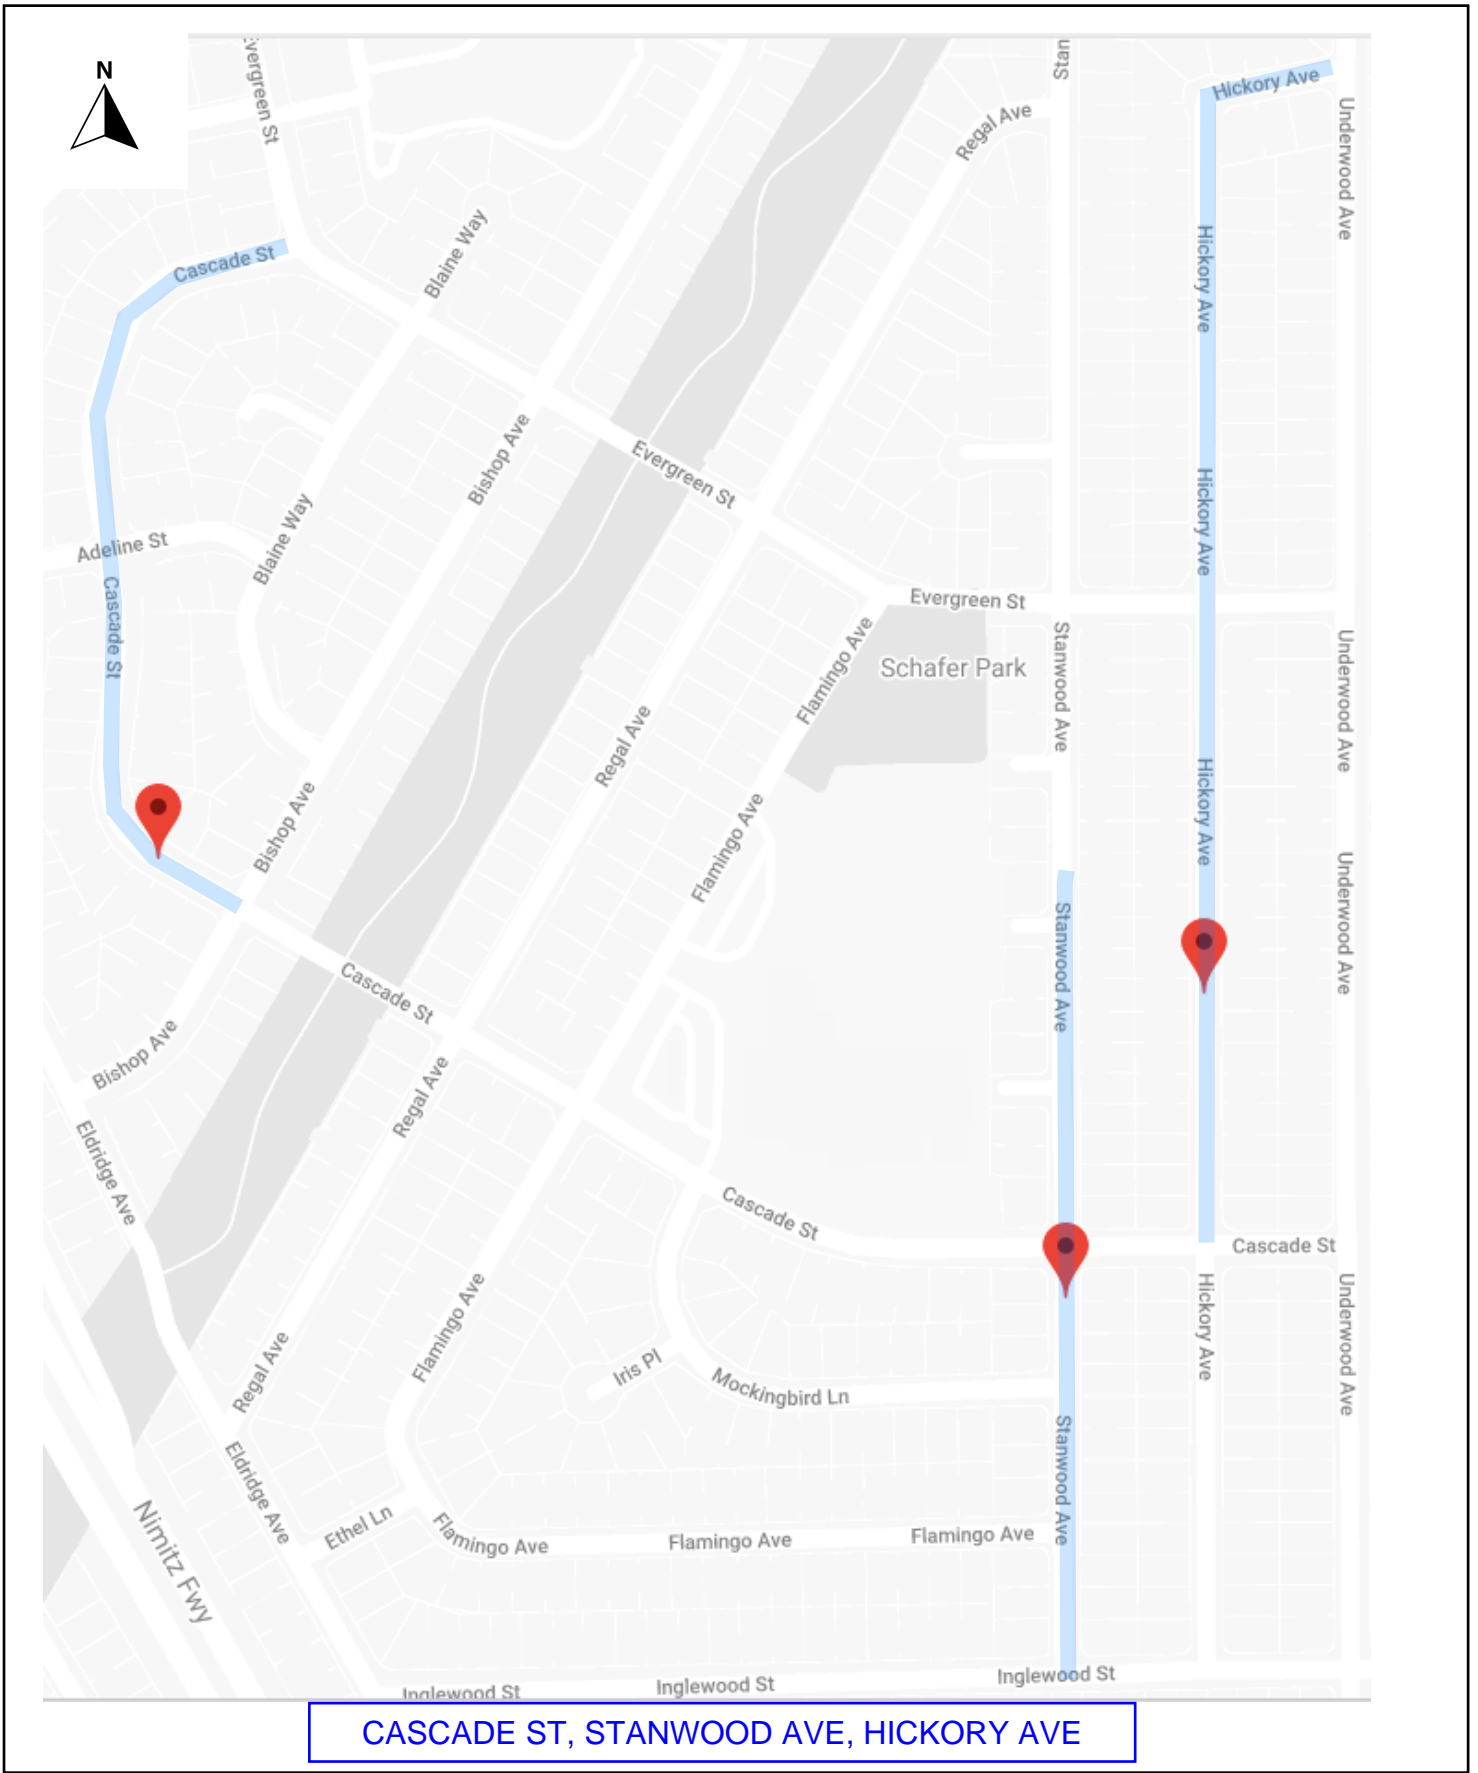

PROSPECT CT

SMALLEY AVE

MEMORIAL WAY

SUTRO ST, MEEK AVE

HIGHLAND BLVD

BRYN MAWR AVE, SPRING DR, SPRING CT

WATERLINE IMPROVEMENT PROJECT, PROJECT NO. 07093

WATERLINE IMPROVEMENT PROJECT, PROJECT NO. 07093

LOCATION MAP PAGE 3 OF 6

WATERLINE IMPROVEMENT PROJECT, PROJECT NO. 07093

WATERLINE IMPROVEMENT PROJECT, PROJECT NO. 07093

LOCATION MAP PAGE 5 OF 6

CARROLL AVE

WATERLINE IMPROVEMENT PROJECT, PROJECT NO. 07093

LOCATION MAP PAGE 6 OF 6