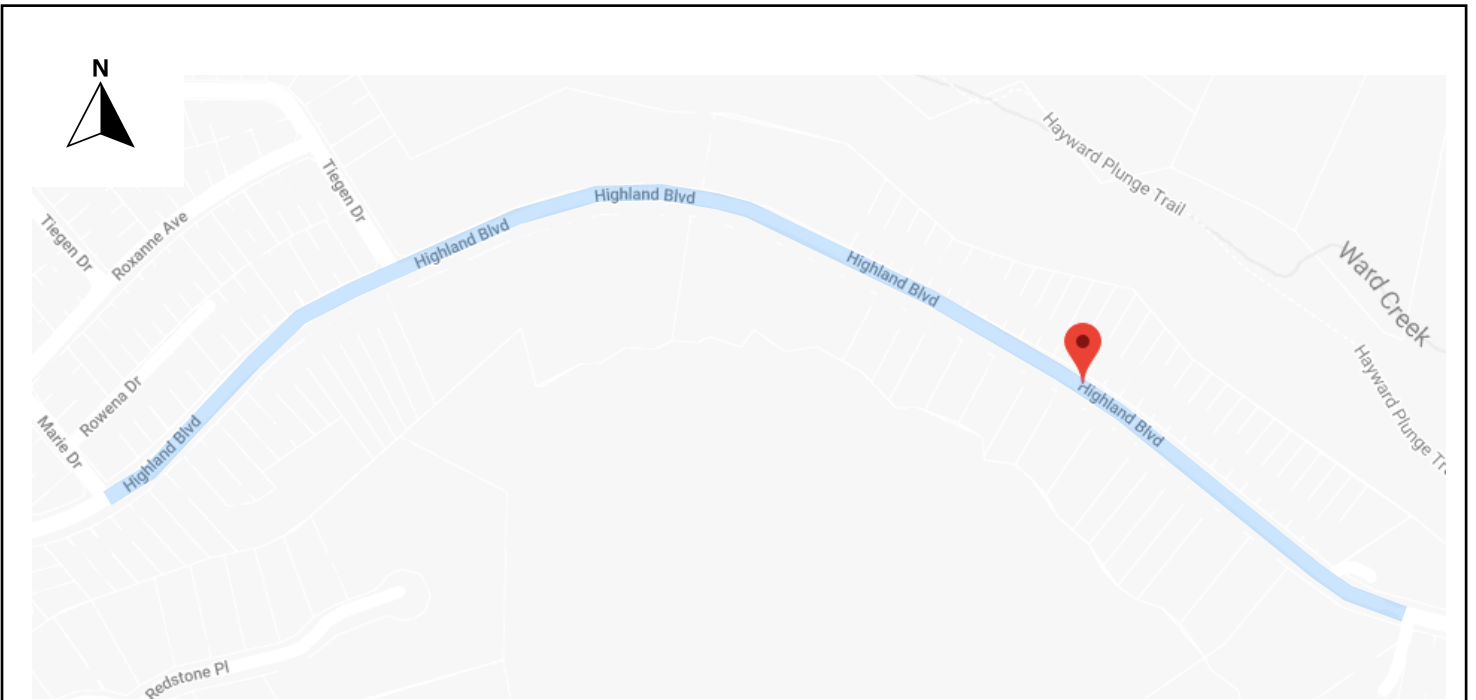

PROSPECT CT

SMALLEY AVE

MEMORIAL WAY

SUTRO ST, MEEK AVE

HIGHLAND BLVD

BRYN MAWR AVE, SPRING DR, SPRING CT

WATERLINE IMPROVEMENT PROJECT, PROJECT NO. 07093

WATERLINE IMPROVEMENT PROJECT, PROJECT NO. 07093

LOCATION MAP PAGE 3 OF 6

WATERLINE IMPROVEMENT PROJECT, PROJECT NO. 07093

WATERLINE IMPROVEMENT PROJECT, PROJECT NO. 07093

LOCATION MAP PAGE 5 OF 6

CARROLL AVE

WATERLINE IMPROVEMENT PROJECT, PROJECT NO. 07093

LOCATION MAP PAGE 6 OF 6