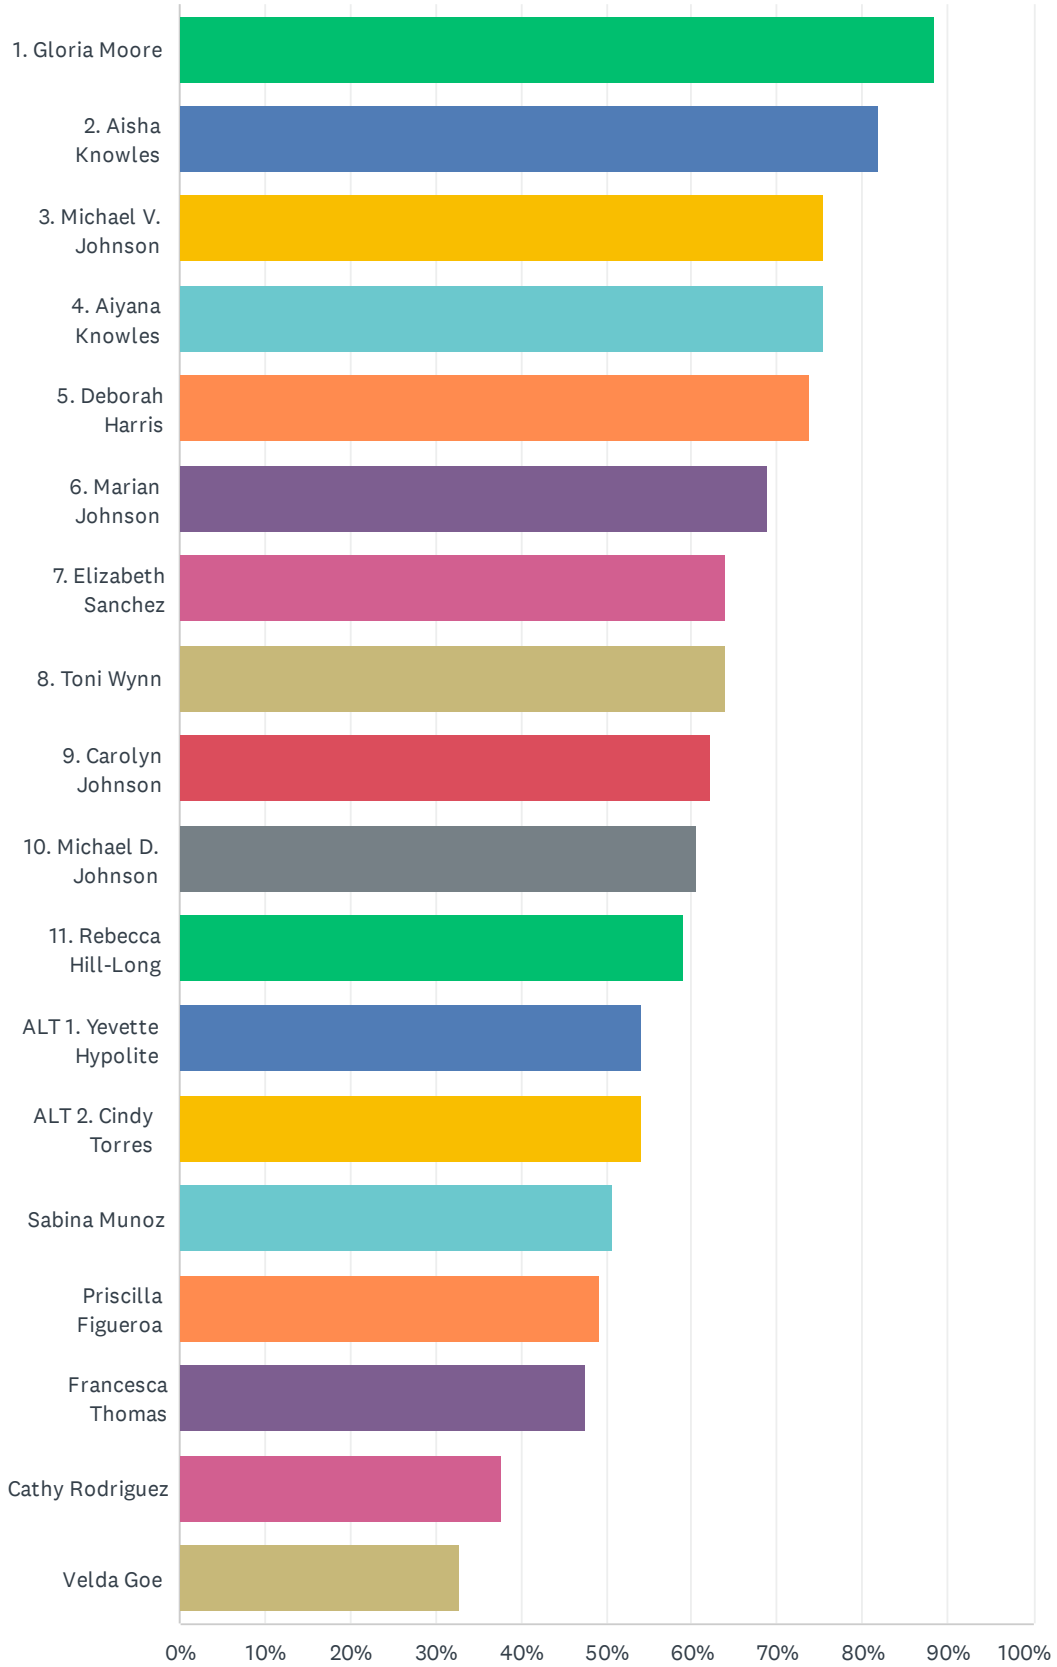

Russell City Steering Committee Ballot

Russell City Steering Committee Ballot

ANSWER CHOICES	RESPONSES	
1. Gloria Moore	88.5%	54
2. Aisha Knowles	82.0%	50
3. Michael V. Johnson	75.4%	46
4. Aiyana Knowles	75.4%	46
5. Deborah Harris	73.8%	45
6. Marian Johnson	68.9%	42
7. Elizabeth Sanchez	63.9%	39
8. Toni Wynn	63.9%	39
9. Carolyn Johnson	62.3%	38
10. Michael D. Johnson	60.7%	37
11. Rebecca Hill-Long	59.0%	36
ALT 1. Yvette Hypolite	54.1%	33
ALT 2. Cindy Torres	54.1%	33
Sabina Munoz	50.8%	31
Priscilla Figueroa	49.2%	30
Francesca Thomas	47.5%	29
Cathy Rodriguez	37.7%	23
Velda Goe	32.8%	20
Total Respondents: 61		