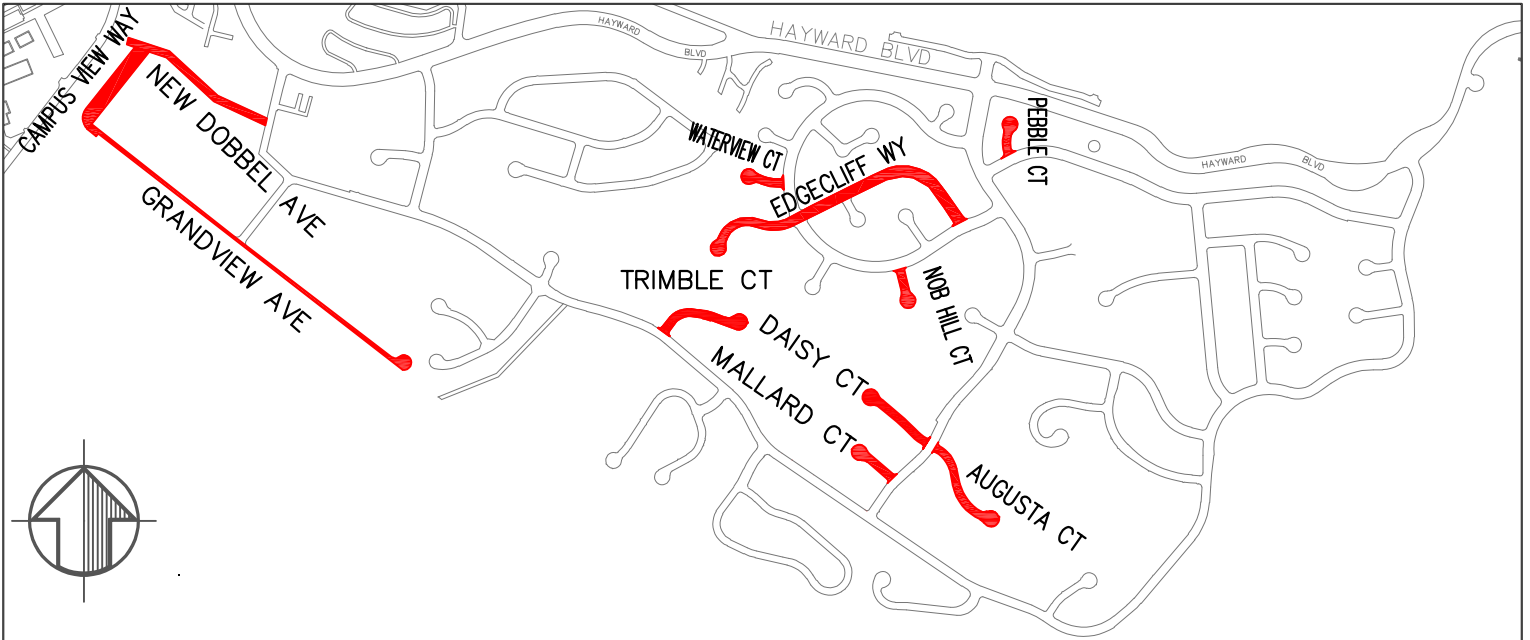

FY22 PAVEMENT IMPROVEMENT PROJECT
PROJECT NO. 05239

PAVEMENT REHABILITATION █
 PREVENTIVE MAINTENANCE █

FY22 PAVEMENT IMPROVEMENT PROJECT
PROJECT NO. 05239

PAVEMENT REHABILITATION █
 PREVENTIVE MAINTENANCE █

FY22 PAVEMENT IMPROVEMENT PROJECT
PROJECT NO. 05239

PAVEMENT REHABILITATION 
 PREVENTIVE MAINTENANCE 