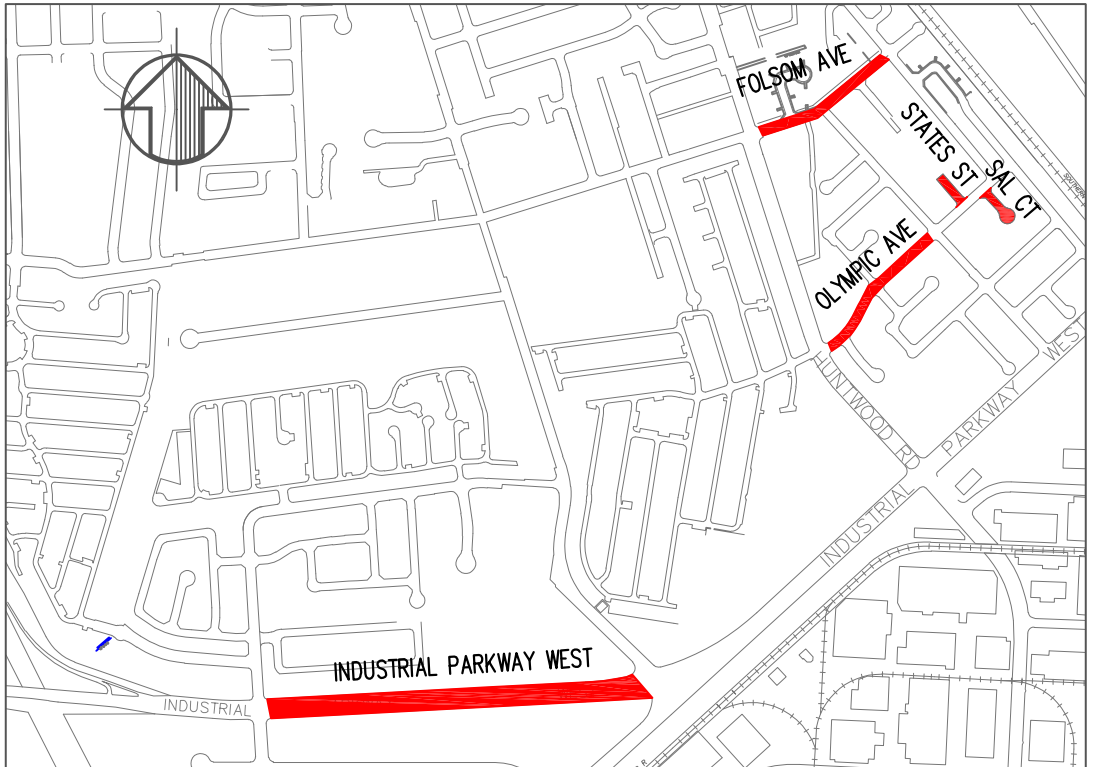

FY22 PAVEMENT IMPROVEMENT PROJECT
PROJECT NO. 05239

PAVEMENT REHABILITATION 
 PREVENTIVE MAINTENANCE 