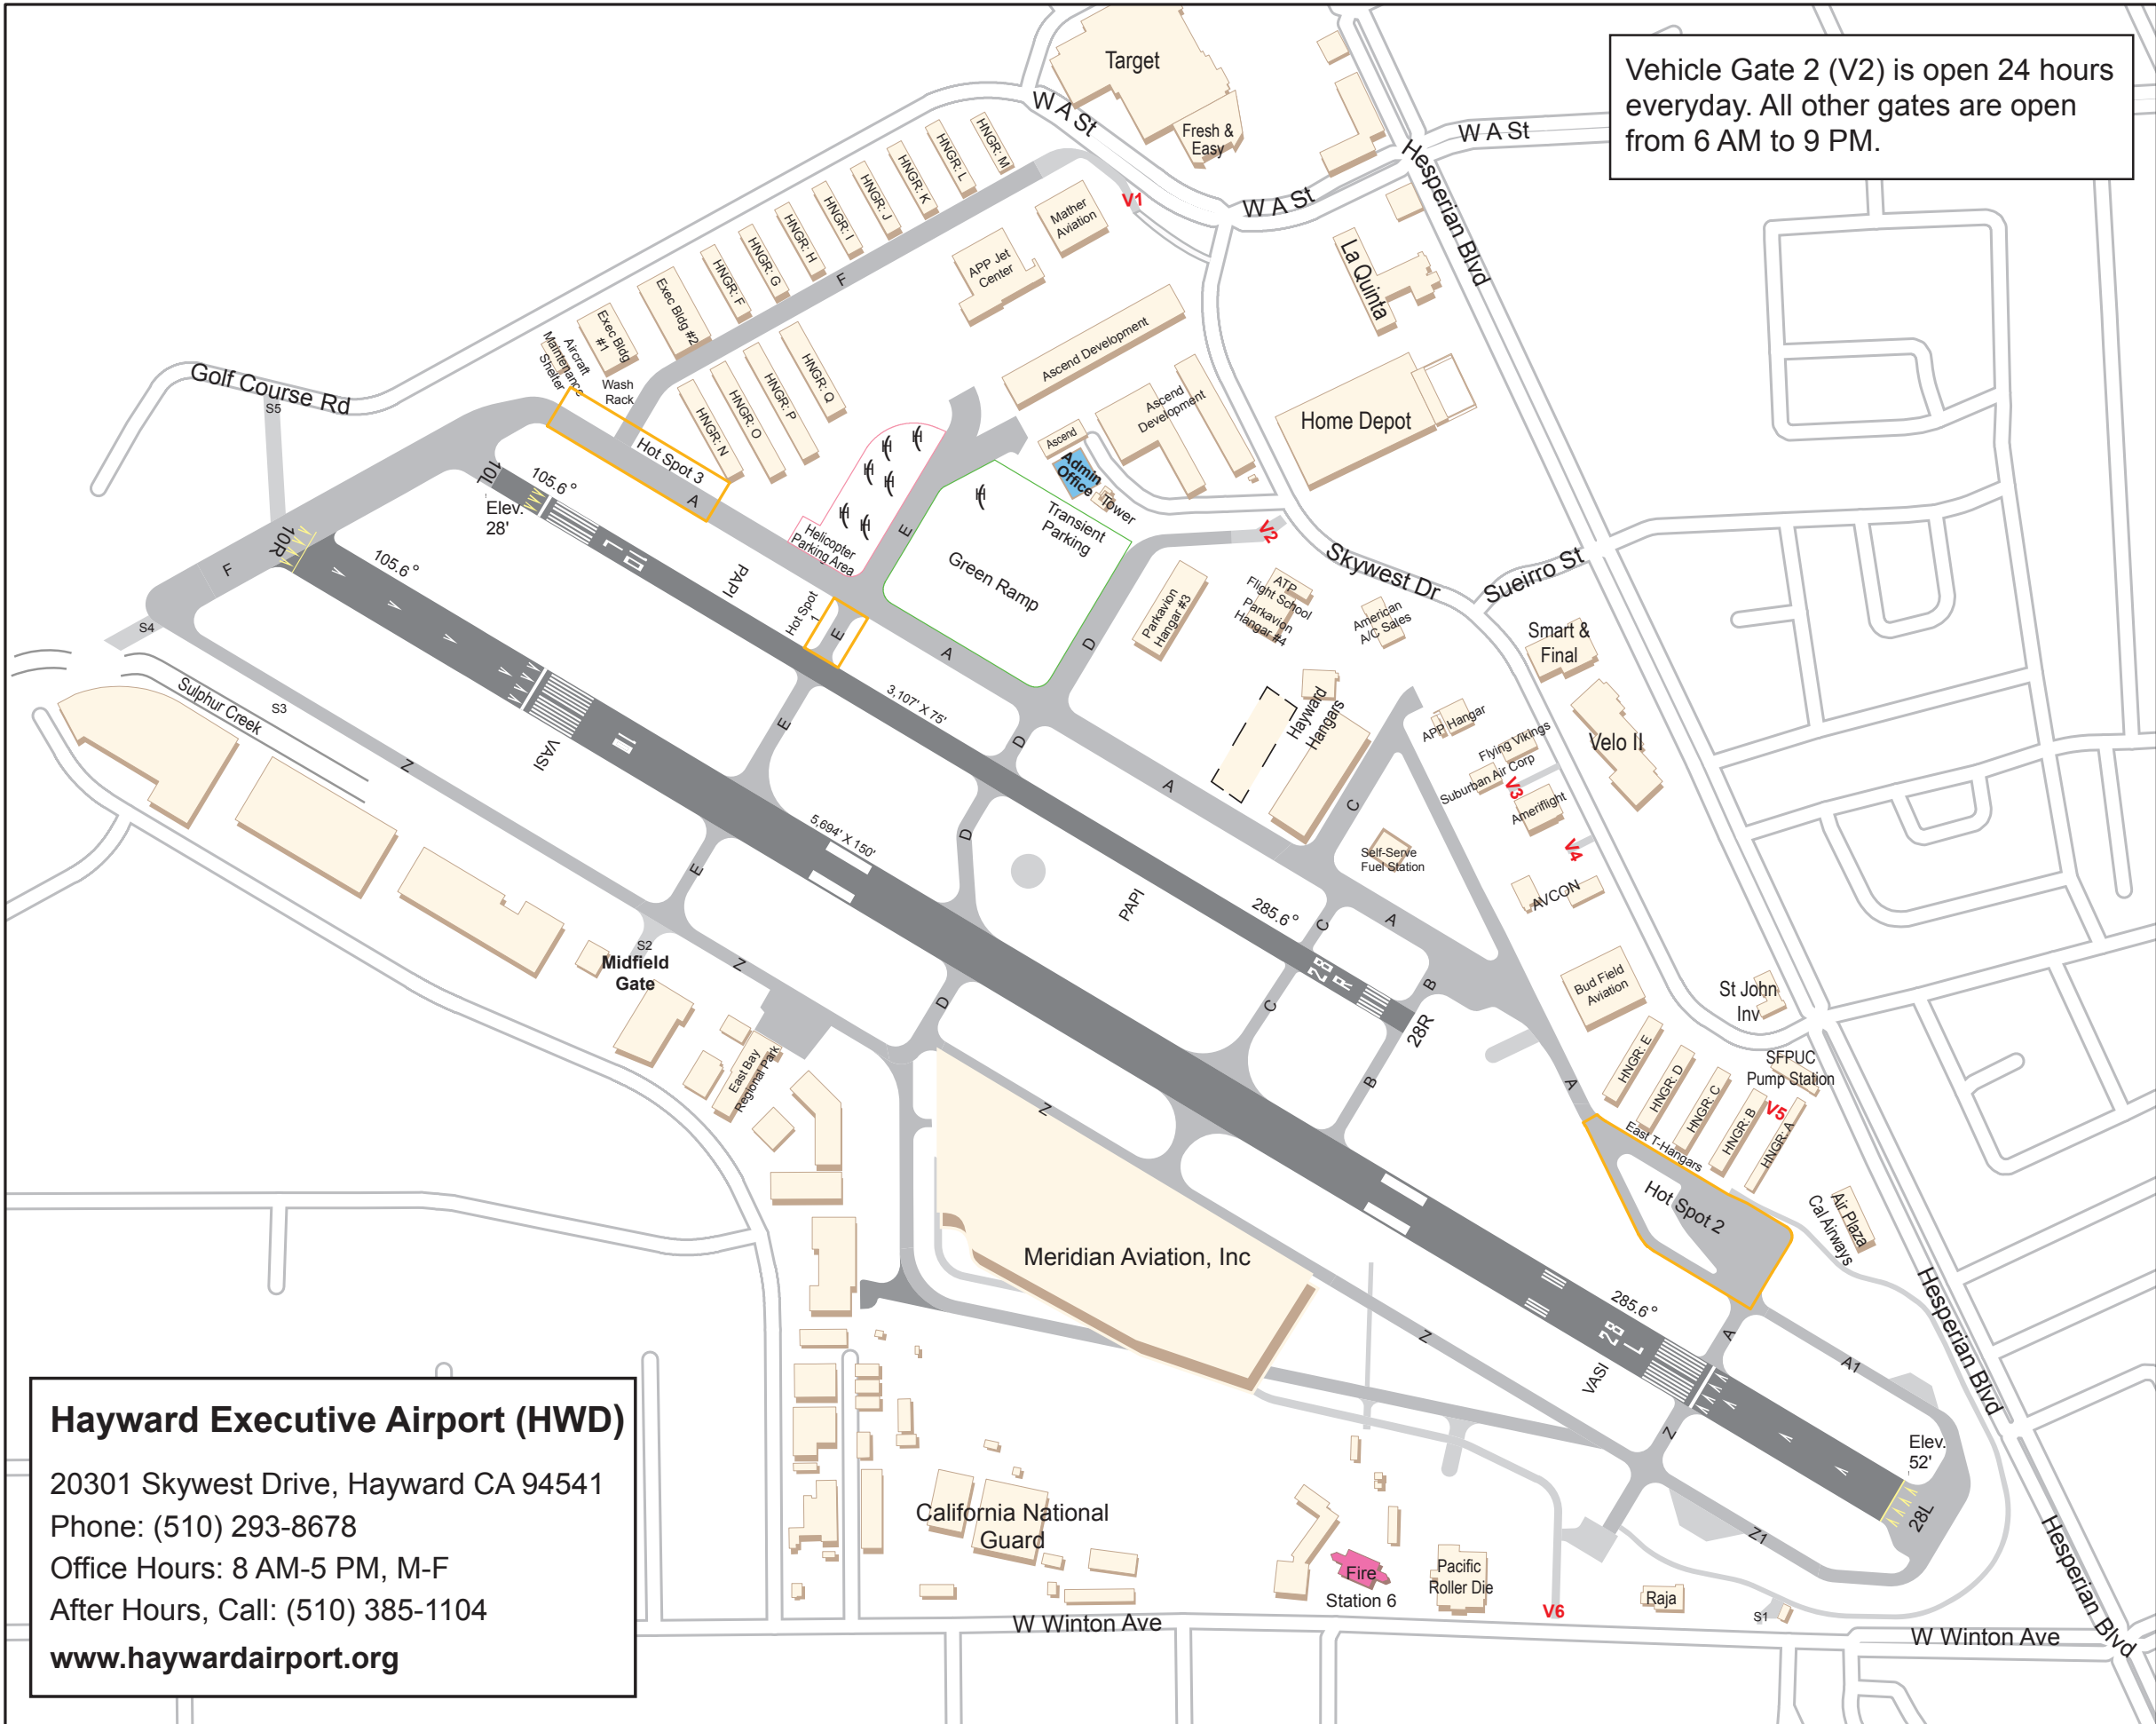

Vehicle Gate 2 (V2) is open 24 hours everyday. All other gates are open from 6 AM to 9 PM.

Hayward Executive Airport (HWD)
20301 Skywest Drive, Hayward CA 94541
Phone: (510) 293-8678
Office Hours: 8 AM-5 PM, M-F
After Hours, Call: (510) 385-1104
www.haywardairport.org