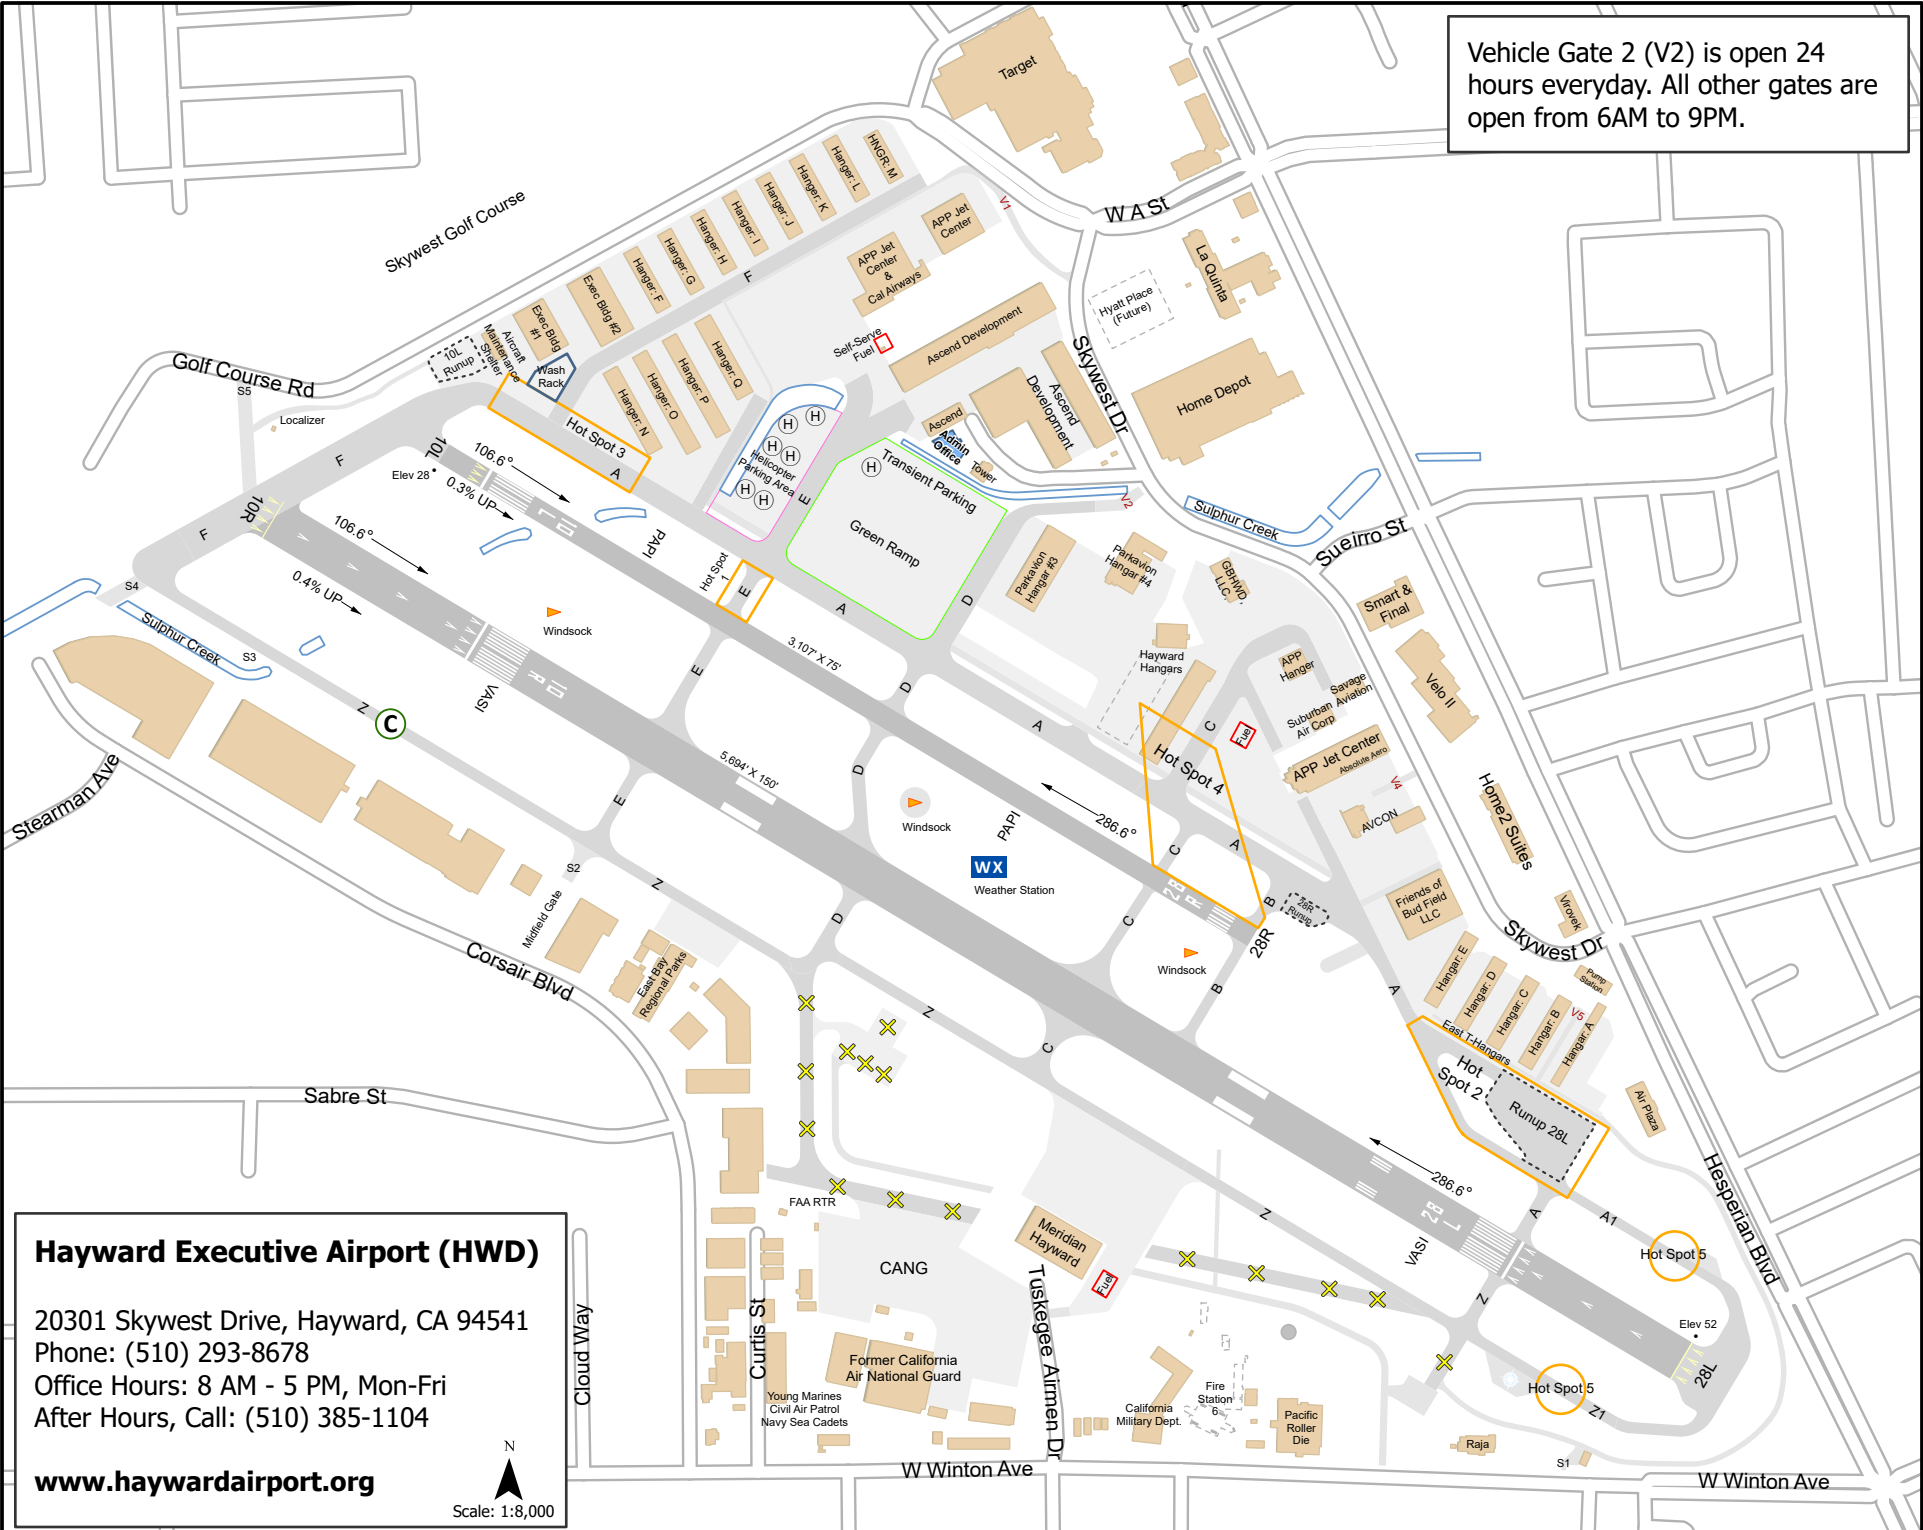

Vehicle Gate 2 (V2) is open 24 hours everyday. All other gates are open from 6AM to 9PM.

Hayward Executive Airport (HWD)
 20301 Skywest Drive, Hayward, CA 94541
 Phone: (510) 293-8678
 Office Hours: 8 AM - 5 PM, Mon-Fri
 After Hours, Call: (510) 385-1104
www.haywardairport.org

N
 Scale: 1:8,000