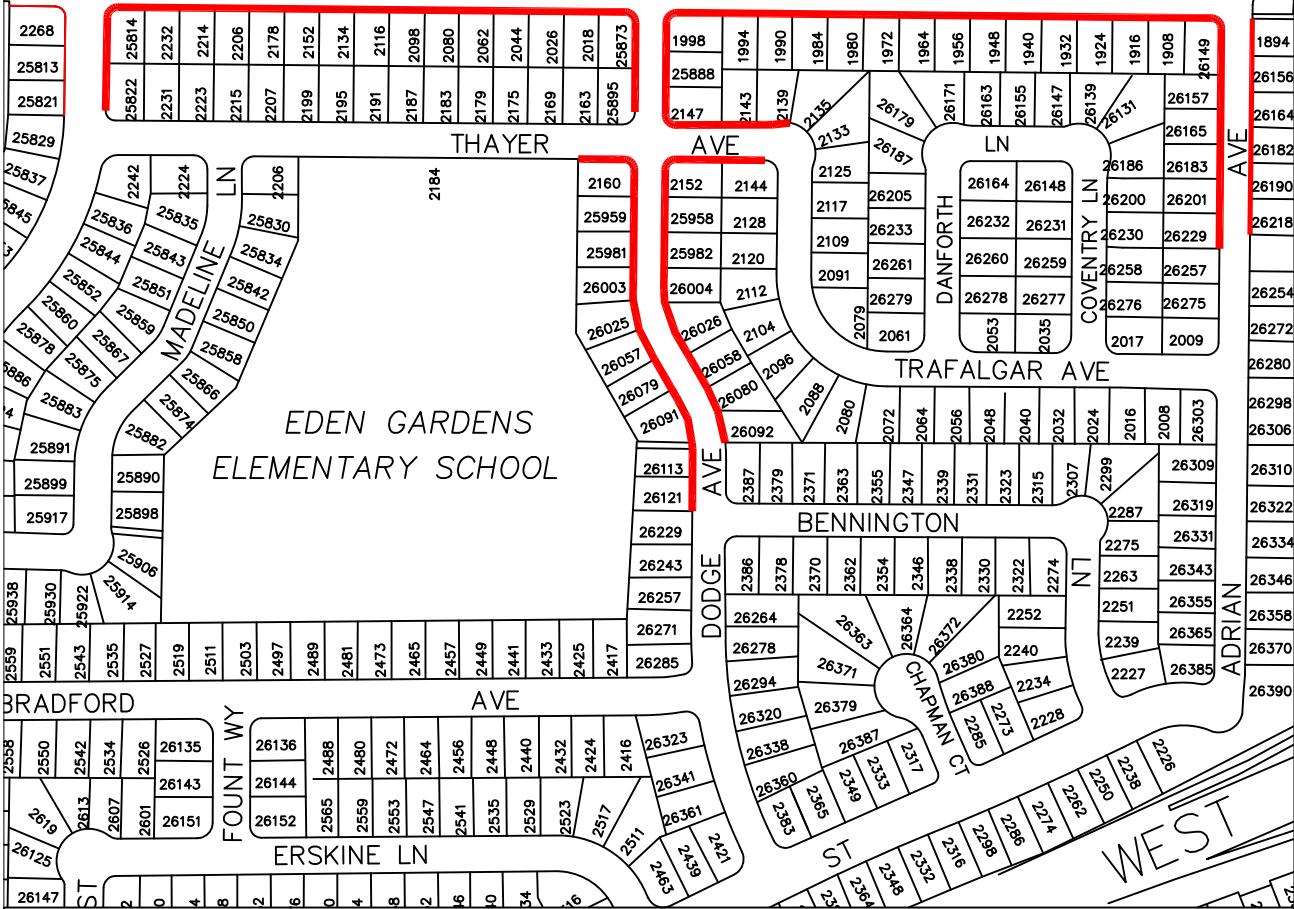

**LEGEND**

**EXISTING RESIDENTIAL PERMIT PARKING** 

ANTHONY W. OCHOA  
INTERMEDIATE SCHOOL

RANCHO  
ARROYO  
PARK  
2121

MT. EDEN  
LITTLE  
LEAGUE  
FIELDS

CHABOT  
COLLEGE

HESPERIAN BLVD

DEPOT RD

**Existing Permit Parking Area  
Eden Gardens Neighborhood**