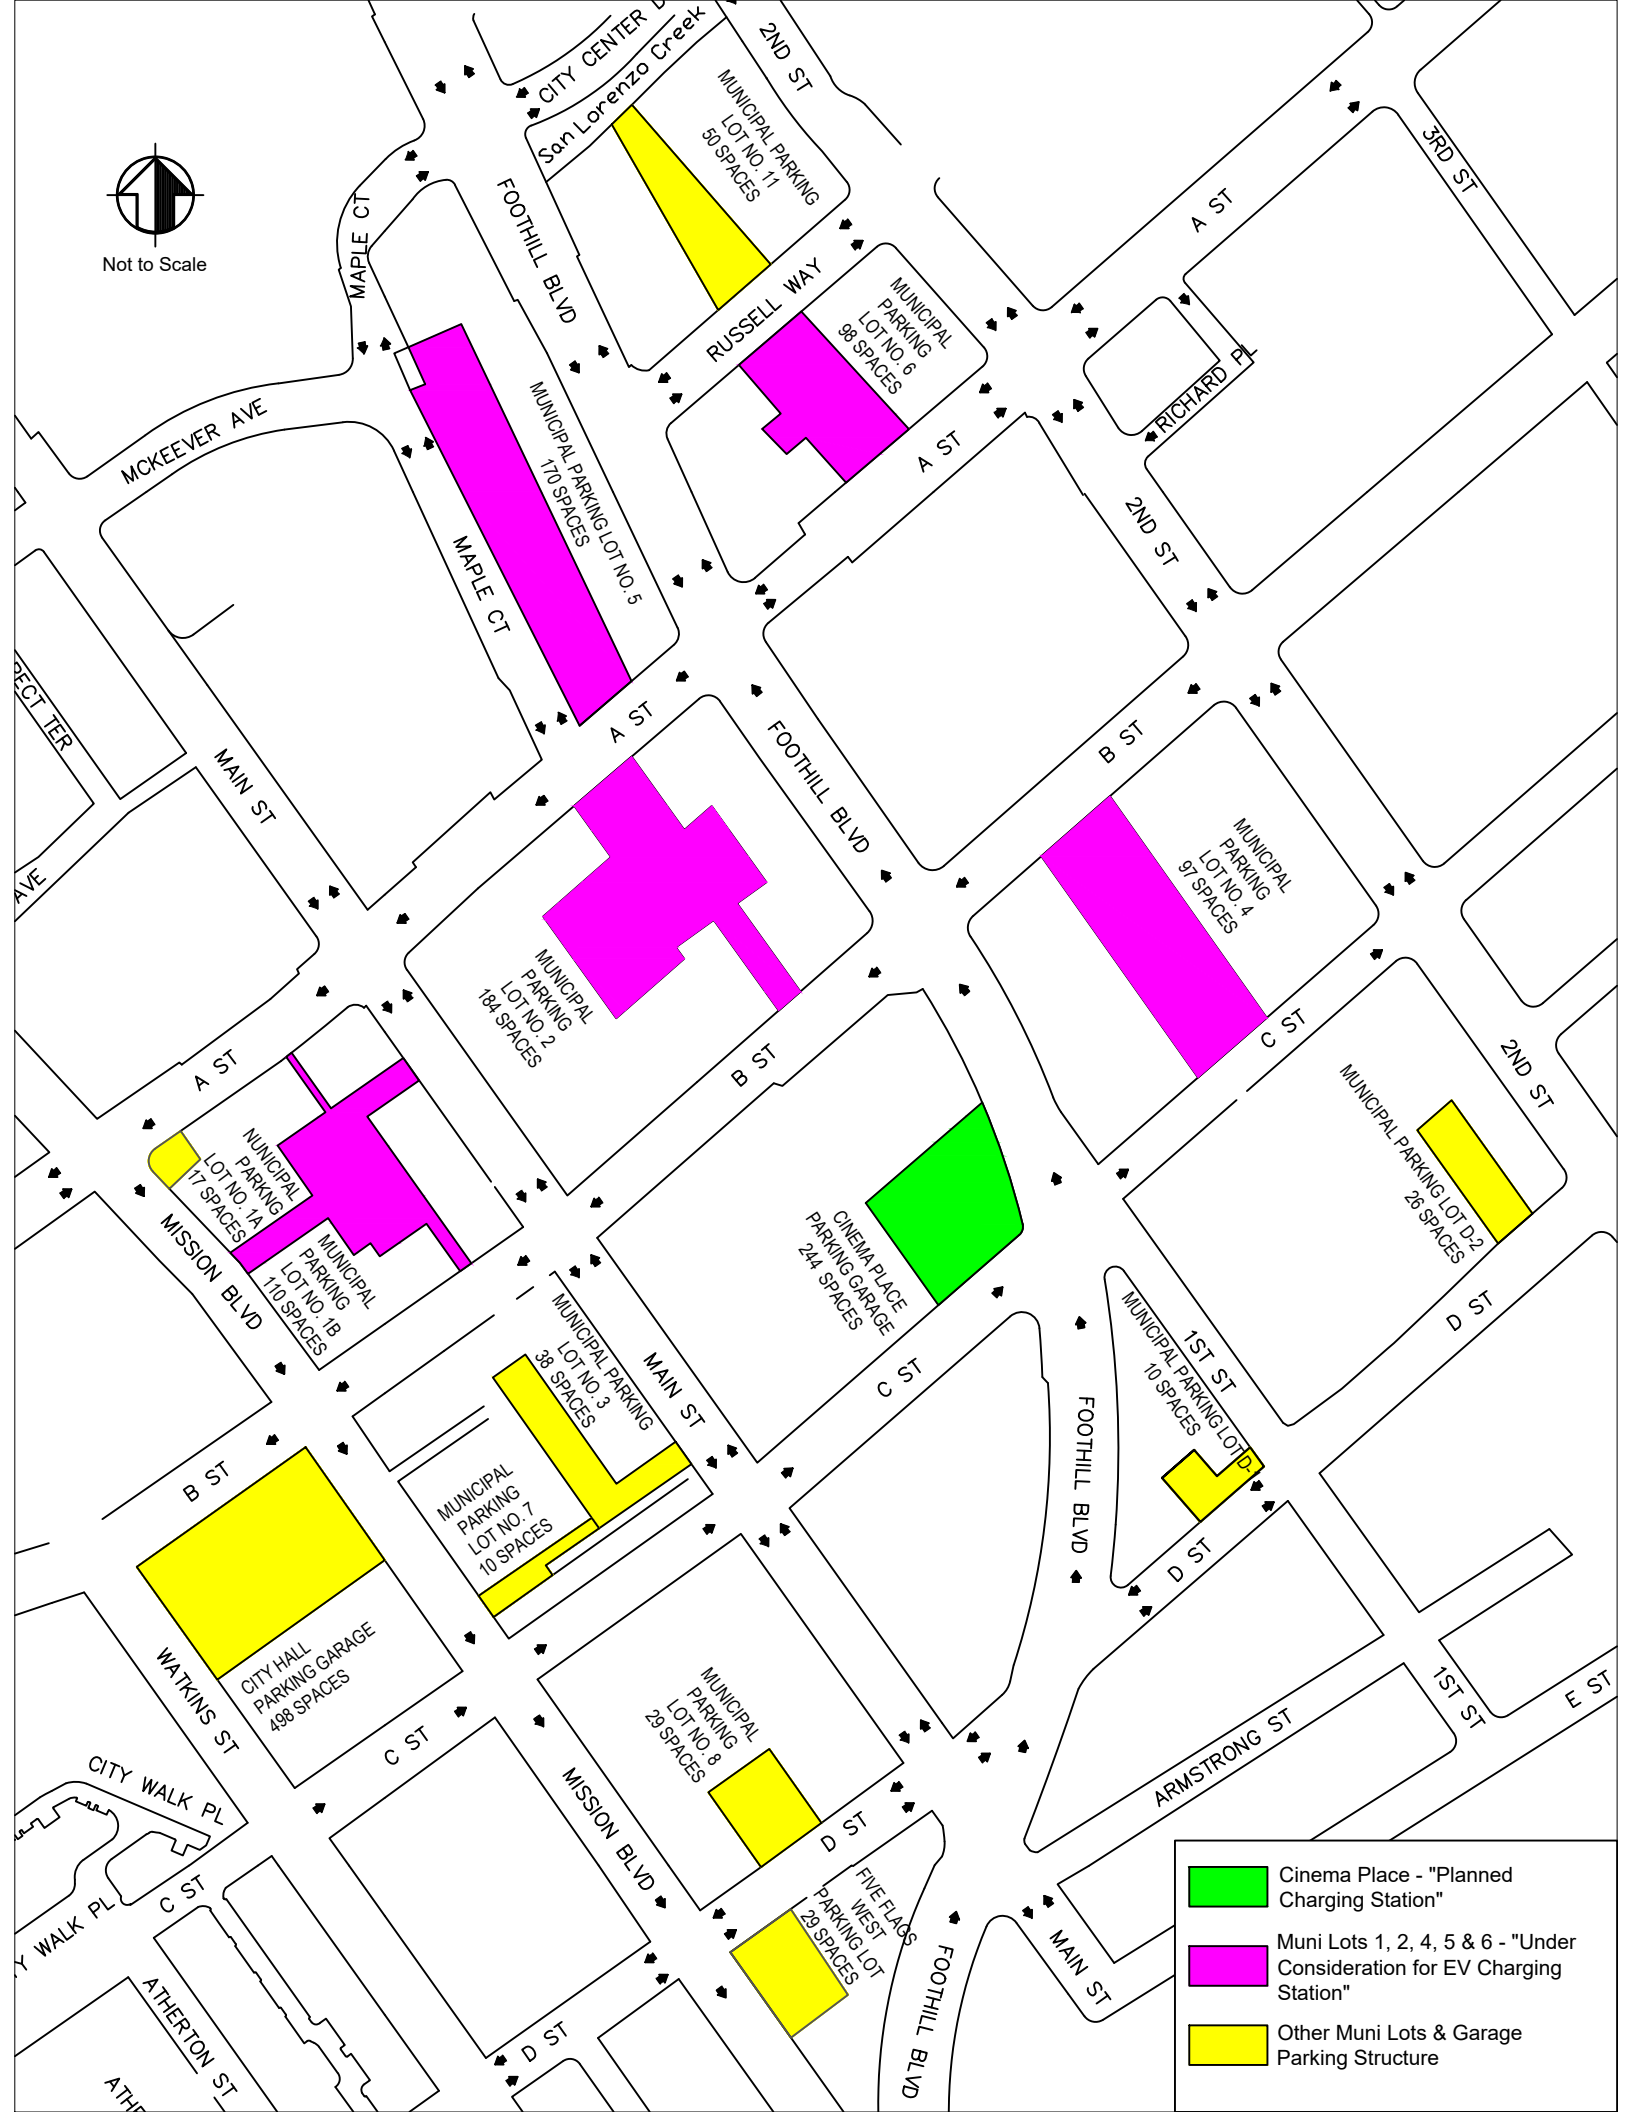

Not to Scale

-  Cinema Place - "Planned Charging Station"
-  Muni Lots 1, 2, 4, 5 & 6 - "Under Consideration for EV Charging Station"
-  Other Muni Lots & Garage Parking Structure