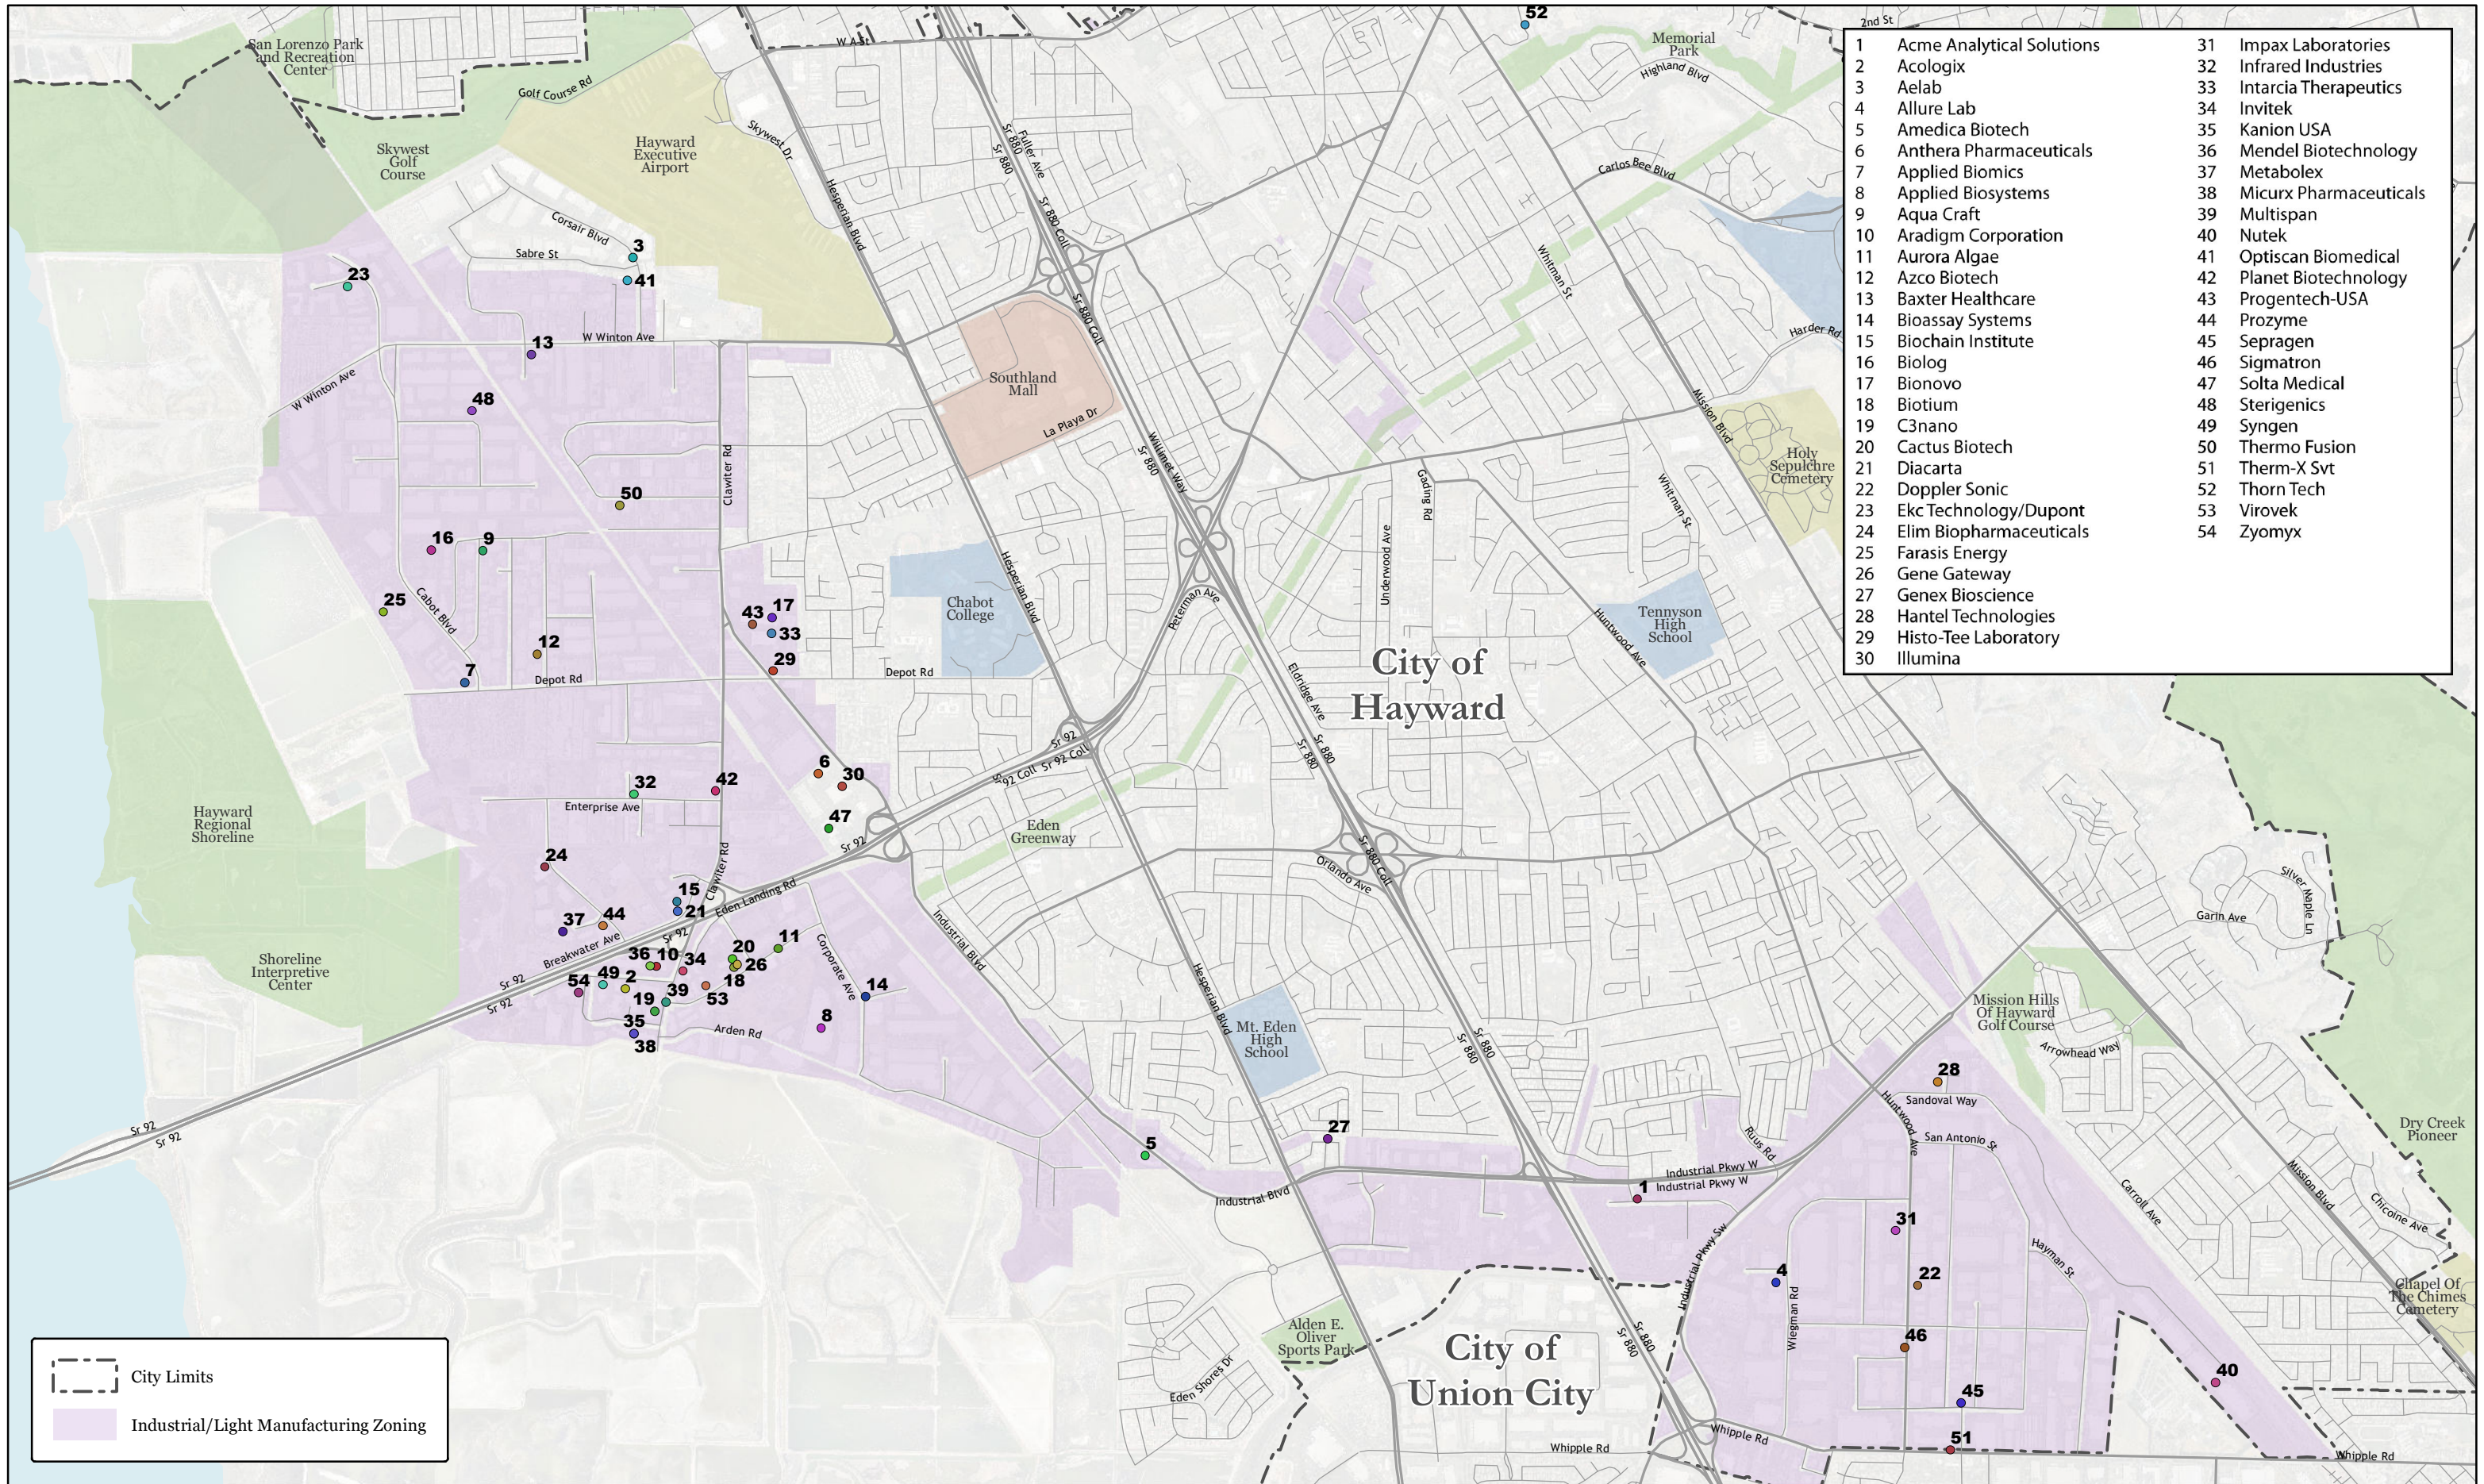

Hayward's BioScience Clusters

0 0.25 0.5 1 Miles

City Limits
 Industrial/Light Manufacturing Zoning