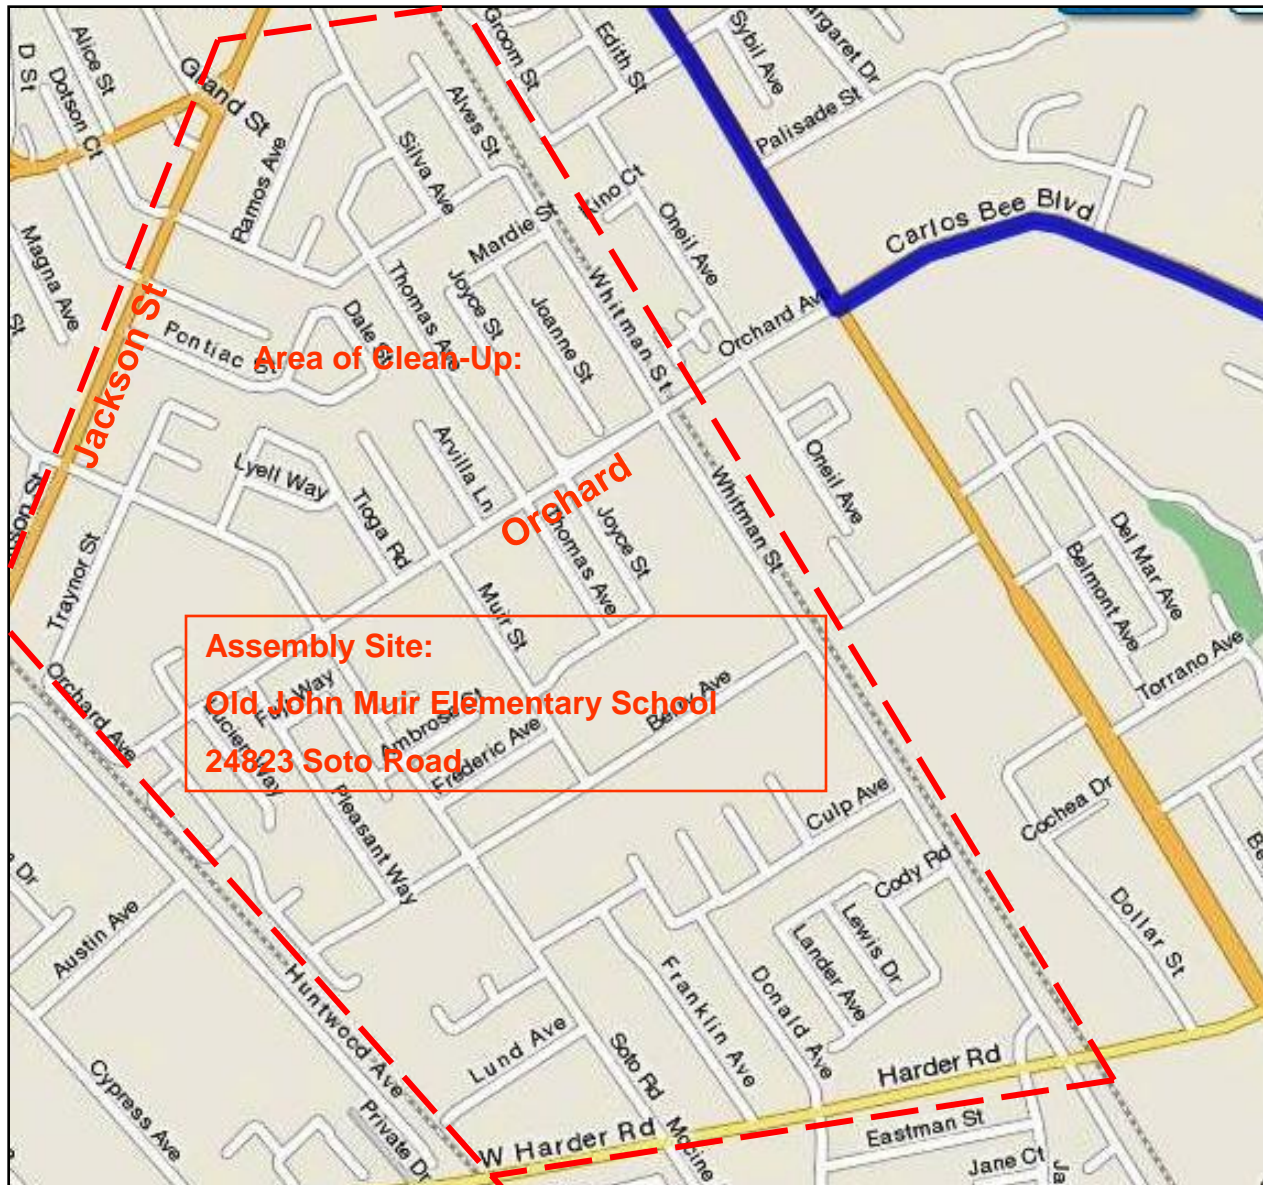

# Soto Rd / Orchard Ave / Jackson ST / Harder Rd

Date of Activity: August 28, 2010

Time of Activity: 8:30 A. M. to 12:00 Noon