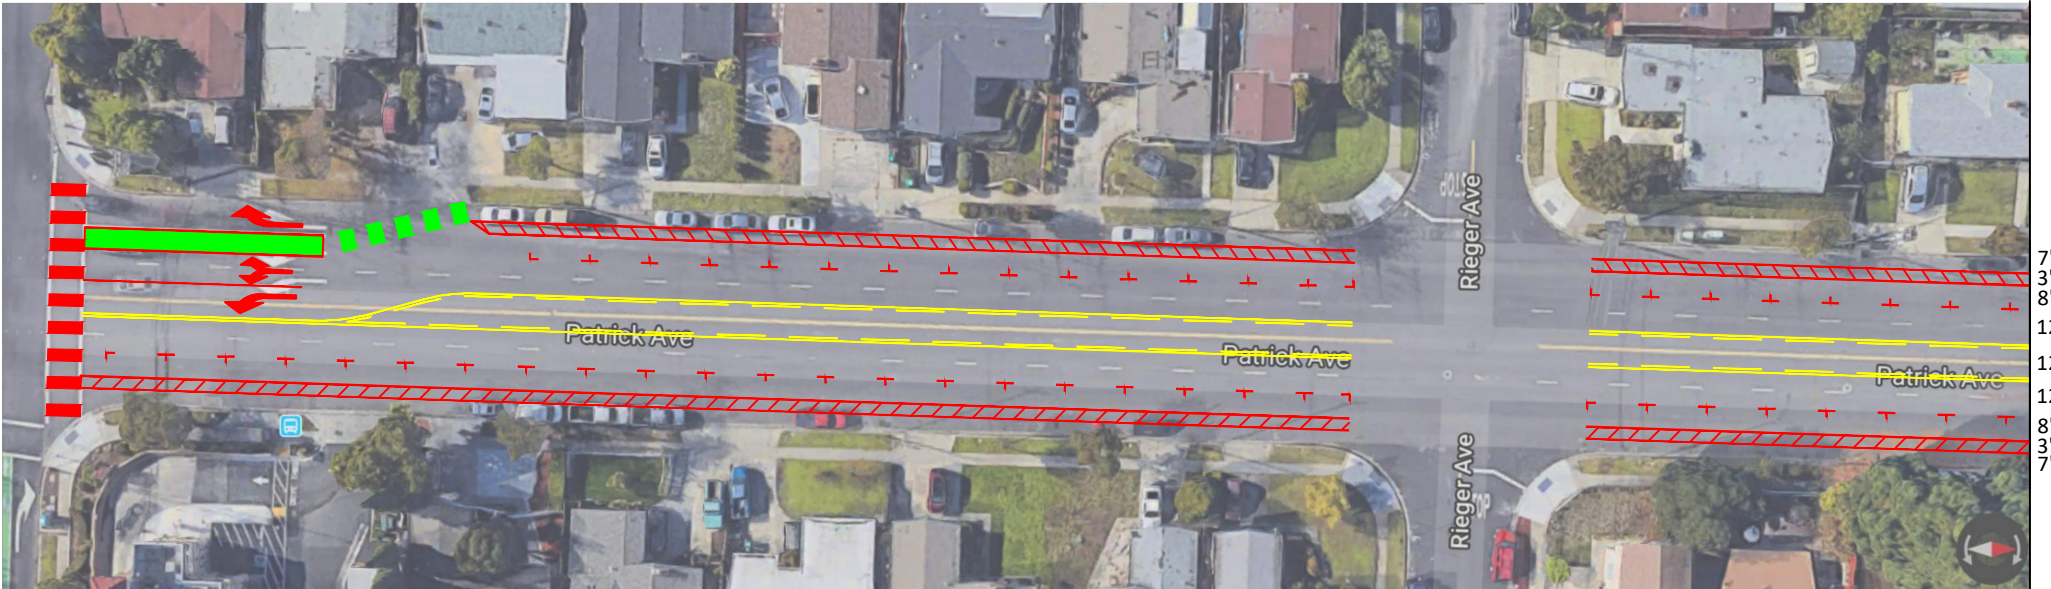

# Attachment IV - Final Patrick Avenue Traffic Calming Improvement Plan

7'  
3'  
8'  
12'  
12'  
12'  
8'  
3'  
7'

Gading Rd

Gading Rd

Gading Rd

Patrick Ave

Yeyo's Meat  
Super Carniceria  
Butcher shop

J D Decorations

Patrick Ave

Gateway Care  
& Rehab Center

Google

150'

100'

100'