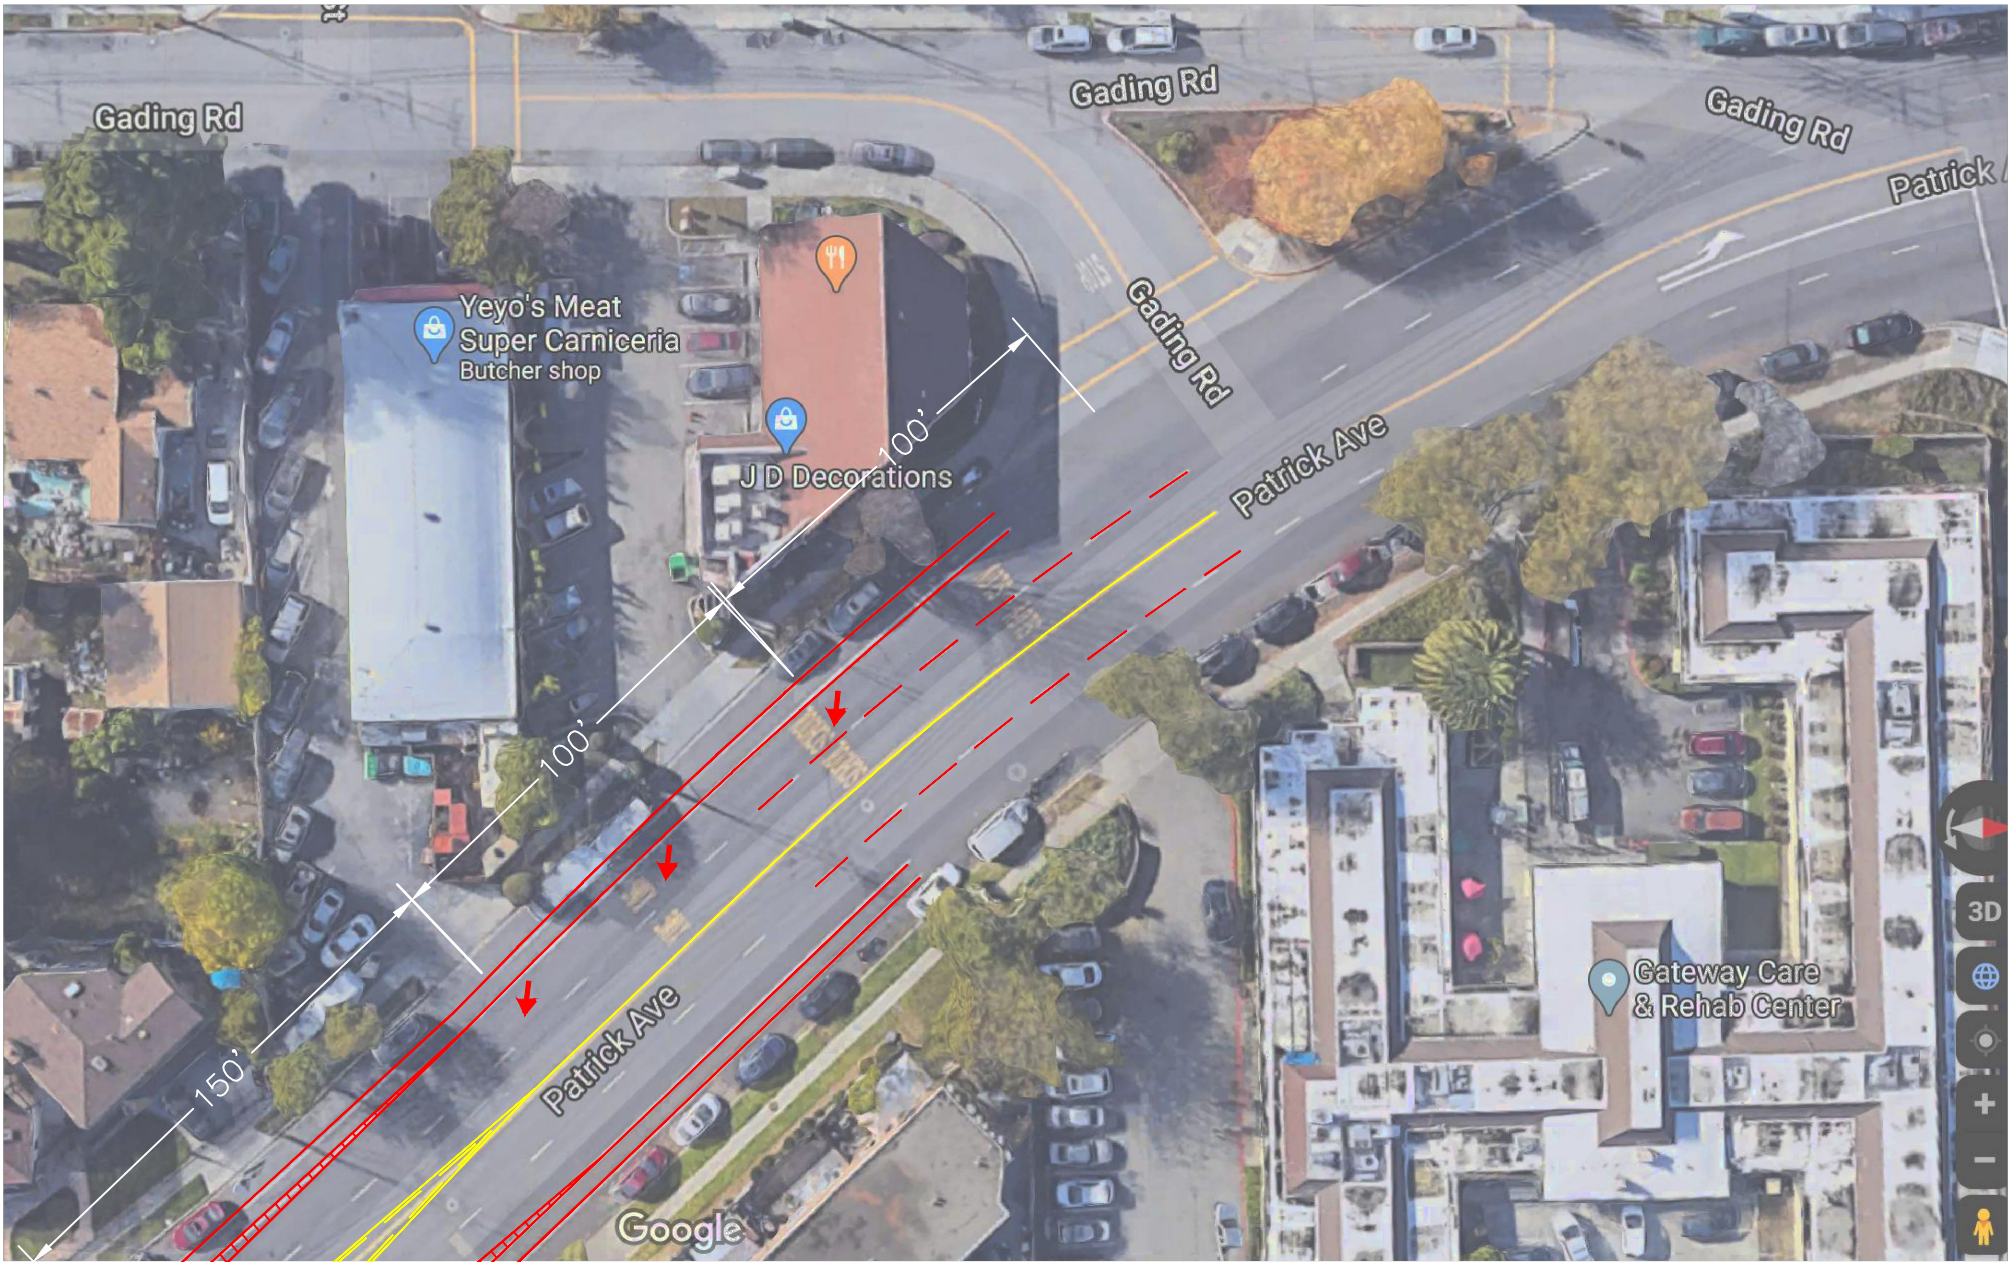

# Attachment IV - Final Patrick Avenue Traffic Calming Improvement Plan

7'  
3'  
8'  
12'  
12'  
12'  
8'  
3'  
7'

Gading Rd

Gading Rd

Gading Rd

Patrick Ave

Yeyo's Meat  
Super Carniceria  
Butcher shop

J D Decorations

Patrick Ave

Gateway Care  
& Rehab Center

Google

150'

100'

100'